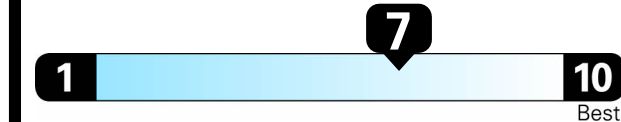

PACKAGES/OPTIONS

- Platinum Gray Metallic Exterior No Charge
- Titan Black Leatherette Interior No Charge
- Monster Mats® (set of 4) w/ Trunk Liner & CarGo Blocks $235.00
- Luggage Net $100.00
- Roadside Assistance Kit $85.00
- Security Wheel Locks (set of 4) $80.00
- First Aid Kit $35.00
- 6-Speed Automatic Transmission No Charge

Destination Charge **$820.00**

Total Price: $23,350.00

Fuel, license, title fees, taxes and dealer-installed accessories are not included.

This vehicle is equipped with bumpers that can withstand an impact of 2.5 miles per hour with no damage to the vehicle's body and safety systems, although the bumper and related components may sustain damage. The bumper system on this vehicle conforms to the current Federal bumper standard of 2.5 miles per hour.

EPA DOT Fuel Economy and Environment

Gasoline Vehicle

Fuel Economy
32 MPG
combined city/hwy
28 MPG city
38 MPG highway
3.1 gallons per 100 miles

Compact Cars range from 14 to 116 MPG. The best vehicle rates 119 MPGe.

You save $1,250
in fuel costs over 5 years
compared to the average new vehicle.

Annual fuel cost $1,150

Fuel Economy & Greenhouse Gas Rating (tailpipe only)