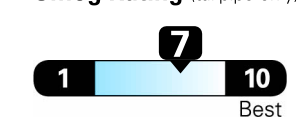

Smog Rating (tailpipe only)

This vehicle emits 282 grams of CO₂ per mile. The best emits 0 grams per mile (tailpipe only). Producing and distributing fuel also create emissions; learn more at fueleconomy.gov.

Actual results will vary for many reasons, including driving conditions and how you drive and maintain your vehicle. The average new vehicle gets 26 MPG and costs $7,000 to fuel over 5 years. Cost estimates are based on 15,000 miles per year at $2.45 per gallon. MPGe is miles per gasoline gallon equivalent. Vehicle emissions are a significant cause of climate change and smog.

fueleconomy.gov

Calculate personalized estimates and compare vehicles