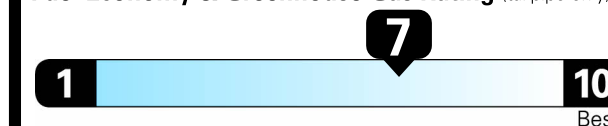

PACKAGES/OPTIONS

- Pure White Exterior No Charge
- Titan Black Leatherette Interior No Charge
- Monster Mats® (set of 4) w/ Trunk Liner & CarGo Blocks $235.00
- Roadside Assistance Kit $85.00
- Security Wheel Locks (set of 4) $80.00
- 6-Speed Automatic Transmission No Charge

Destination Charge **$820.00**

Total Price: $23,215.00

Fuel, license, title fees, taxes and dealer-installed accessories are not included.

This vehicle is equipped with bumpers that can withstand an impact of 2.5 miles per hour with no damage to the vehicle's body and safety systems, although the bumper and related components may sustain damage. The bumper system on this vehicle conforms to the current Federal bumper standard of 2.5 miles per hour.

EPA DOT Fuel Economy and Environment

Gasoline Vehicle

Fuel Economy

32 MPG
combined city/hwy

28 MPG
city

38 MPG
highway

3.1 gallons per 100 miles

Compact Cars range from 14 to 116 MPG. The best vehicle rates 119 MPGe.

You save
$1,250
in fuel costs
over 5 years
compared to the average new vehicle.

Annual fuel cost
$1,150

Fuel Economy & Greenhouse Gas Rating (tailpipe only)