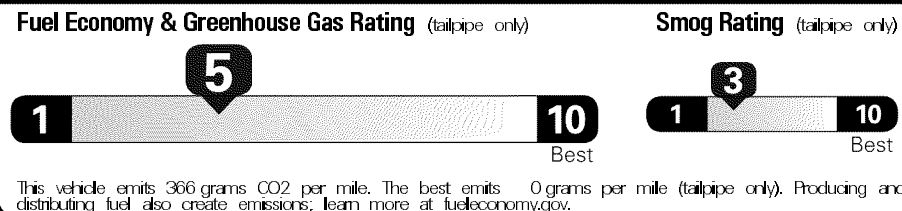

Actual results will vary for many reasons, including driving conditions and how you drive and maintain your vehicle. The average new vehicle gets 27 MPG and costs $6,750 to fuel over 5 years. Cost estimates are based on 15,000 miles per year at $2.40 per gallon. MPGe is miles per gasoline gallon equivalent. Vehicle emissions are a significant cause of climate change and smog.

fueleconomy.gov
Calculate personalized estimates and compare vehicles

GOVERNMENT 5-STAR SAFETY RATINGS

Overall Vehicle Score ★★★★★

Based on the combined ratings of frontal, side and rollover. Should ONLY be compared to other vehicles of similar size and weight.

Frontal Crash
Driver Passenger ★★★★★

Based on the risk of injury in a frontal impact. Should ONLY be compared to other vehicles of similar size and weight.

Side Crash
Front seat Rear seat ★★★★★

Based on the risk of injury in a side impact.

Rollover ★★★★★

Based on the risk of rollover in a single-vehicle crash.

Star ratings range from 1 to 5 stars (★★★★★) with 5 being the highest.

Source: National Highway Traffic Safety Administration (NHTSA)

www.safercar.gov or 1-888-327-4236

SUB-TOTAL $41,514.00

DELIVERY, PROCESSING AND HANDLING FEE 995.00

TOTAL **$42,509.00**

APPLICABLE FEDERAL TAXES NOT INCLUDED

Manufacturer's suggested retail price includes manufacturer's recommended pre-delivery service.
License and title fees, state, local and applicable federal taxes, and dealer installed options and accessories are not included in the manufacturer's suggested retail price.
LEXUS NEW VEHICLE LIMITED WARRANTY Limited warranty coverage highlights include ^ 4YR / 50000 mile basic coverage ^ 6YR / 70000 mile powertrain coverage ^ 6YR / Unlimited mile corrosion perforation warranty
See your Warranty and Services Guide for details.
LEXUS IS PLEASED TO OFFER THE FOLLOWING OWNER SUPPORT PACKAGE WITH EACH NEW LEXUS ^ 24 hour, 365 day/yr. roadside assistance plan ^ Complimentary 1st and 2nd scheduled maintenance services ^ Lodging for emergency breakdown 100 miles from home
An extended service contract may be available for this vehicle. Ask dealer for details

027AA3 704 TR50 31H L210