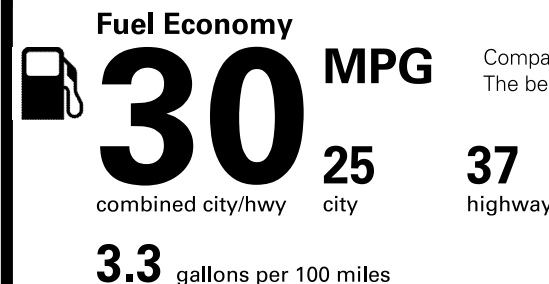

VOLKSWAGEN CAREFREE MAINTENANCE

Scheduled maintenance services described in the Volkswagen Maintenance booklet are covered at no charge for 12 months/10,000 miles (whichever occurs first)

PACKAGES/OPTIONS

Pure White Exterior	No Charge
Beige Leatherette Interior	No Charge
Monster Mats® (set of 4), Heavy Duty Trunk Liner with VW CarGo Blocks	$235.00
Chrome Exhaust Tips	$130.00
Roadside Assistance Kit	$85.00
Security Wheel Locks (set of 4)	$80.00
First Aid Kit	$35.00
5-Speed Manual Transmission	No Charge

Destination Charge **$820.00**

Total Price: $20,680.00

Fuel, license, title fees, taxes and dealer-installed accessories are not included.

PARTS CONTENT INFORMATION

FOR VEHICLES IN THIS CARLINE:	FOR THIS VEHICLE:
U.S./CANADIAN	FINAL ASSEMBLY POINT:
PARTS CONTENT: 7%	PUEBLA, MEXICO
MAJOR SOURCES OF FOREIGN	COUNTRY OF ORIGIN:
PARTS CONTENT:	ENGINE: MEXICO
GERMANY: 25%	TRANSMISSION:
MEXICO: 21%	GERMANY

NOTE: PARTS CONTENT DOES NOT INCLUDE FINAL ASSEMBLY, DISTRIBUTION OR OTHER NON-PARTS COSTS.

This vehicle is equipped with bumpers that can withstand an impact of 2.5 miles per hour with no damage to the vehicle's body and safety systems, although the bumper and related components may sustain damage. The bumper system on this vehicle conforms to the current Federal bumper standard of 2.5 miles per hour.

EPA DOT Fuel Economy and Environment

Gasoline Vehicle

Compact Cars range from 14 to 116 MPGe. The best vehicle rates 119 MPGe.

You save $2,250
in fuel costs over 5 years
compared to the average new vehicle.

Annual fuel cost $1,750