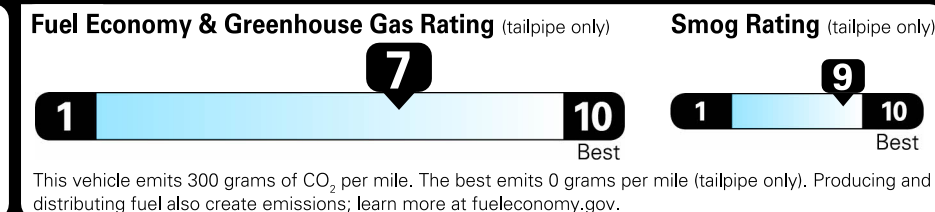

Actual results will vary for many reasons, including driving conditions and how you drive and maintain your vehicle. The average new vehicle gets 24 MPG and costs $11,000 to fuel over 5 years. Cost estimates are based on 15,000 miles per year at $3.50 per gallon. MPGe is miles per gasoline gallon equivalent. Vehicle emissions are a significant cause of climate change and smog.

fueleconomy.gov

Calculate personalized estimates and compare vehicles

Smartphone QR Code™

GOVERNMENT 5-STAR SAFETY RATINGS

Overall Vehicle Score Not Rated

Based on the combined ratings of frontal, side and rollover. Should ONLY be compared to other vehicles of similar size and weight.

Frontal Crash	Driver Passenger	Not Rated

Based on the risk of injury in a frontal impact. Should ONLY be compared to other vehicles of similar size and weight.

Side Crash	Front Seat Rear Seat	Not Rated

Based on the risk of injury in a side impact.

Rollover	Not Rated

Based on the risk of rollover in a single-vehicle crash.

Star ratings range from 1 to 5 stars (★★★★★) with 5 being the highest.

Source: National Highway Traffic Safety Administration (NHTSA).

www.safercar.gov or 1-888-327-4236

Who better to get you into a Volkswagen than us? Volkswagen Credit

Das Auto.

Disclaimer: The Monroney describes the vehicle features when the vehicle was first sold/leased to the customer and that as of the present day the actual features on the vehicle might differ from the ones listed on the Monroney label.

The Monroney label is for view only purposes and must not be used to paste on the vehicle as a Monroney sticker for resale.