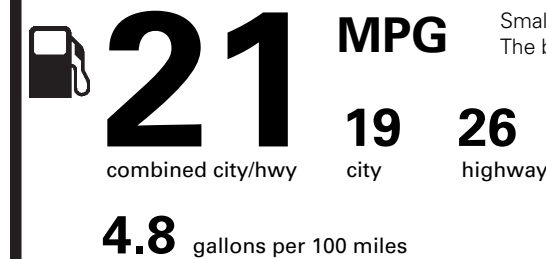

EPA DOT Fuel Economy and Environment

Gasoline Vehicle

Fuel Economy

Small SUVs range from 16 to 120 MPG. The best vehicle rates 136 MPGe.

You spend **\$2,250**

more in fuel costs over 5 years compared to the average new vehicle.