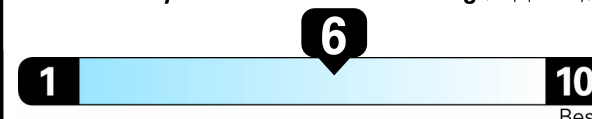

LOC:
Pure White Exterior

Dealer Stock Status: INVENTORY

Titan Black Leatherette Interior

VIN: 1VWMA7A30MC004048

MODEL: A343P6-2021 Passat 2.0T R-Line®
2020351-CP5 LABEL

EPA DOT Fuel Economy and Environment

Gasoline Vehicle

2021 Passat 2.0T R-Line®

Pure White Exterior
Titan Black Leatherette Interior

6-speed Automatic w/ Tiptronic®

Volkswagen

Fuel Economy
28 MPG
combined city/hwy
24 city
36 highway
3.6 gallons per 100 miles

Mid-Size Cars range from 14 to 141 MPG.
The best vehicle rates 141 MPGe.

You save $250
in fuel costs over 5 years
compared to the average new vehicle.

Annual fuel COST
$1,450

Fuel Economy & Greenhouse Gas Rating (tailpipe only)

This vehicle emits 314 grams of CO₂ per mile. The best emits 0 grams per mile (tailpipe only). Producing and distributing fuel also create emissions; learn more at fueleconomy.gov.

Smog Rating (tailpipe only)