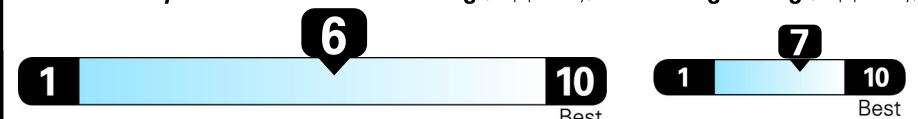

LOC: Tourmaline Blue Metallic Exterior

Dealer Stock Status: INVENTORY

Titan Black Leatherette Interior

VIN: 1VWSA7A37MC008475

MODEL: A342P6-2021 Passat 2.0T SE
2021068-CP5 LABEL

EPA DOT Fuel Economy and Environment

Gasoline Vehicle

2021 Passat 2.0T SE

Tourmaline Blue Metallic Exterior
Titan Black Leatherette Interior

6-speed Automatic w/ Tiptronic®

Volkswagen

Fuel Economy
28 MPG
combined city/hwy
24 city
36 highway
3.6 gallons per 100 miles

Mid-Size Cars range from 14 to 141 MPG.
The best vehicle rates 141 MPGe.

You save $250
in fuel costs over 5 years
compared to the average new vehicle.

Annual fuel COST
$1,450

Fuel Economy & Greenhouse Gas Rating (tailpipe only) **Smog Rating** (tailpipe only)

This vehicle emits 314 grams of CO₂ per mile. The best emits 0 grams per mile (tailpipe only). Producing and distributing fuel also create emissions; learn more at fueleconomy.gov.

Actual results will vary for many reasons, including driving conditions and how you drive and maintain your vehicle. The average new vehicle gets 27 MPG and costs $7,500 to fuel over 5 years. Cost estimates are based on 15,000 miles per year at $2.70 per gallon. MPGe is miles per gasoline gallon equivalent. Vehicle emissions are a significant cause of climate change and smog.

fueleconomy.gov

Calculate personalized estimates and compare vehicles

GOVERNMENT 5-STAR SAFETY RATINGS

Overall Vehicle Score Not Rated

Based on the combined ratings of frontal, side and rollover. Should ONLY be compared to other vehicles of similar size and weight.

Frontal Crash	Driver Passenger	Not Rated

Based on the risk of injury in a frontal impact. Should ONLY be compared to other vehicles of similar size and weight.

Side Crash	Front Seat Rear Seat	Not Rated

Based on the risk of injury in a side impact.

Rollover	Not Rated

Based on the risk of rollover in a single-vehicle crash.

Star ratings range from 1 to 5 stars (★★★★★) with 5 being the highest.

Source: National Highway Traffic Safety Administration (NHTSA).

www.safercar.gov or 1-888-327-4236

PARTS CONTENT INFORMATION

For vehicles in this carline:
U.S./CANADIAN PARTS CONTENT: 39%
Major sources of foreign parts content:
MEXICO 41%

Note: parts content does not include final assembly, distribution or other non-parts costs.

For this vehicle:
Final assembly point:
CHATTANOOGA TN, U.S.A.

Country of origin:
ENGINE: MEXICO
TRANSMISSION: JAPAN

VIN: 1VWSA7A37MC008475

COMM. NUMBER: 177795

Port of Entry:
US DIRECT SHIPMENT
GVWR: 2,030 kg/ 4,475 lbs
GVWR Threshold:
30.45 kg/ 67.13 lbs
Accessories Weight:
9.12 kg/ 20.1 lbs

SOLD TO: 402203
VOLKSWAGEN OF OAK LAWN
8920 S CICERO AVE
OAK LAWN, IL 60453

SHIP TO: 402203
VOLKSWAGEN OF OAK LAWN
8920 S CICERO AVE
OAK LAWN, IL 60453

STANDARD FEATURES (unless replaced by packages or options)

PERFORMANCE

- 2.0L TSI® 16-valve DOHC turbo 4-cylinder engine w/ Engine Start-Stop System
- Front-wheel drive
- Four-wheel independent suspension
- Electro-mechanical power steering w/ variable assistance

EXTERIOR

- 18" alloy wheels w/ all-season tires
- Automatic, LED headlights & LED Daytime Running Lights (DRL); LED taillights
- Heated, foldable, power adjustable side mirrors w/ integrated turn signals
- Rain-sensing, variable intermittent front wipers
- Power tilting & sliding panoramic sunroof
- Bumperdillo® Protection Plate in chrome for rear bumper

INTERIOR