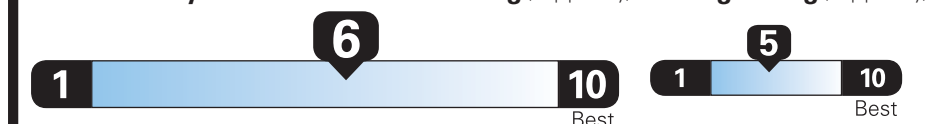

Fuel Economy & Greenhouse Gas Rating (tailpipe only) **Smog Rating** (tailpipe only)

This vehicle emits 336 grams CO₂ per mile. The best emits 0 grams per mile (tailpipe only). Producing and distributing fuel also create emissions; learn more at fueleconomy.gov.

Actual results will vary for many reasons, including driving conditions and how you drive and maintain your vehicle. The average new vehicle gets 25 MPG and costs $9,000 to fuel over 5 years. Cost estimates are based on 15,000 miles per year at $3.00 per gallon. MPGe is miles per gasoline gallon equivalent. Vehicle emissions are a significant cause of climate change and smog.

fueleconomy.gov

Calculate personalized estimates and compare vehicles

GOVERNMENT 5-STAR SAFETY RATINGS

Overall Vehicle Score ★★★★★

Based on the combined ratings of frontal, side and rollover. Should ONLY be compared to other vehicles of similar size and weight.