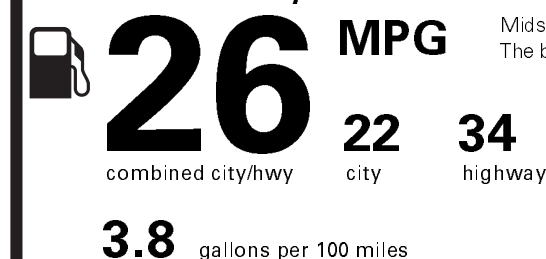

NO CHARGE

PRICE INFORMATION

BASE PRICE \$24,135.00
TOTAL OPTIONS/OTHER

TOTAL VEHICLE & OPTIONS/OTHER 24,135.00
DESTINATION & DELIVERY 825.00

TOTAL BEFORE DISCOUNTS 24,960.00
SYNC AND SOUND DISCOUNT - 490.00

TOTAL SAVINGS - 490.00

EPA DOT Fuel Economy and Environment

Gasoline Vehicle

Fuel Economy

Midsized Cars range from 13 to 114 MPG. The best vehicle rates 119 MPGe.

You save \$250

in fuel costs over 5 years compared to the average new vehicle.