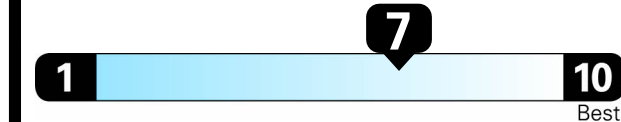

VOLKSWAGEN CAREFREE MAINTENANCE

Scheduled maintenance services described in the Volkswagen Maintenance booklet are covered at no charge for 12 months/10,000 miles (whichever occurs first)

PACKAGES/OPTIONS

Platinum Gray Metallic Exterior	No Charge
Titan Black Cloth Interior	No Charge
Monster Mats® (set of 4), Heavy Duty Trunk Liner with VW CarGo Blocks	$235.00
Roadside Assistance Kit	$85.00
Security Wheel Locks (set of 4)	$80.00
First Aid Kit	$35.00
6-Speed Automatic Transmission	No Charge

Destination Charge **$820.00**

Total Price: $21,350.00

Fuel, license, title fees, taxes and dealer-installed accessories are not included.

This vehicle is equipped with bumpers that can withstand an impact of 2.5 miles per hour with no damage to the vehicle's body and safety systems, although the bumper and related components may sustain damage. The bumper system on this vehicle conforms to the current Federal bumper standard of 2.5 miles per hour.

Fuel Economy and Environment

Gasoline Vehicle

Fuel Economy
30 MPG
combined city/hwy city highway
3.3 gallons per 100 miles

Compact Cars range from 14 to 116 MPGe. The best vehicle rates 119 MPGe.

You save $2,250
in fuel costs over 5 years compared to the average new vehicle.

Annual fuel cost $1,750

Fuel Economy & Greenhouse Gas Rating (tailpipe only)