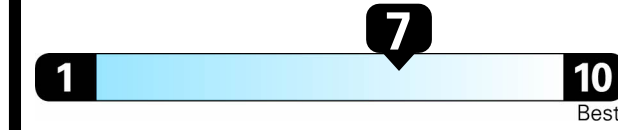

38

highway

3.1 gallons per 100 miles

You save \$1,250

in fuel costs over 5 years compared to the average new vehicle.

Annual fuel cost \$1,100

Fuel Economy & Greenhouse Gas Rating (tailpipe only)

Smog Rating (tailpipe only)