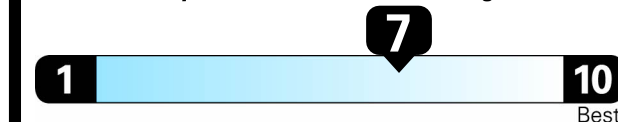

PACKAGES/OPTIONS

- Pure White Exterior No Charge
- Titan Black Leatherette Interior No Charge
- Trunk Lid Lip Spoiler $375.00
- Rearview Mirror w/ HomeLink® $325.00
- Monster Mats® (set of 4) w/ Trunk Liner & CarGo Blocks $235.00
- Roadside Assistance Kit $85.00
- 6-Speed Automatic Transmission No Charge

Destination Charge **$820.00**

Total Price: $23,835.00

Fuel, license, title fees, taxes and dealer-installed accessories are not included.

PARTS CONTENT INFORMATION

FOR VEHICLES IN THIS CARLINE:	FOR THIS VEHICLE:
U.S./CANADIAN	FINAL ASSEMBLY POINT:
PARTS CONTENT: 8%	PUEBLA, MEXICO
MAJOR SOURCES OF FOREIGN	COUNTRY OF ORIGIN:
PARTS CONTENT:	ENGINE: GERMANY
MEXICO: 30%	TRANSMISSION: JAPAN
GERMANY: 22%	

NOTE: PARTS CONTENT DOES NOT INCLUDE FINAL ASSEMBLY, DISTRIBUTION OR OTHER NON-PARTS COSTS.

EPA DOT Fuel Economy and Environment

Gasoline Vehicle

Fuel Economy
32 MPG
combined city/hwy city highway
3.1 gallons per 100 miles

Compact Cars range from 14 to 116 MPG. The best vehicle rates 119 MPGe.

You save $1,250
in fuel costs over 5 years compared to the average new vehicle.

Annual fuel cost $1,150

Fuel Economy & Greenhouse Gas Rating (tailpipe only)