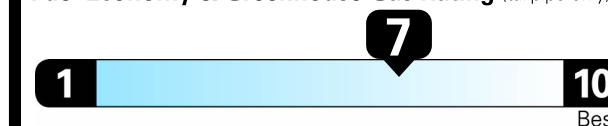

LOC: White Silver Metallic Exterior

Dealer Stock Status: INVENTORY

Titan Black Leatherette Interior

VIN: 3VWDB7AJ9JM239781

MODEL: 1633F6-2018 Jetta 1.4T SE 2017300-ORIGINAL

2018 Jetta 1.4T SE

White Silver Metallic Exterior Titan Black Leatherette Interior

Volkswagen

STANDARD FEATURES (unless replaced by options)

PERFORMANCE

- 1.4L TSI® 16-valve DOHC turbo 4-cylinder engine w/ direct fuel injection
- Electro-mechanical power steering w/ variable assistance
- Four-wheel independent suspension

SAFETY FEATURES

- Driver & front passenger front & side airbag supplemental restraint systems
- Side Curtain Protection® head impact airbags
- 3-point safety belts, all seating positions
- Anti-lock Braking System (ABS) w/ disc brakes
- Anti-Slip Regulation (ASR) & Engine Brake Assist (EBA)
- Electronic Brake-pressure Distribution (EBD) & Hydraulic Brake Assist (HBA)
- Electronic Stability Control (ESC) & Electronic Differential Lock (EDL)
- Intelligent Crash Response System (ICRS)
- Lower Anchors & Tethers for Children (LATCH)
- Tire Pressure Monitoring System (TPMS)

EXTERIOR

- 16" alloy wheels w/ all-season tires
- Halogen headlights w/ LED Daytime Running Lights (DRL)
- Heated, foldable, power adjustable side mirrors w/ integrated turn signals
- Variable intermittent front wipers w/ heated washer nozzles
- Power tilting & sliding sunroof

INTERIOR