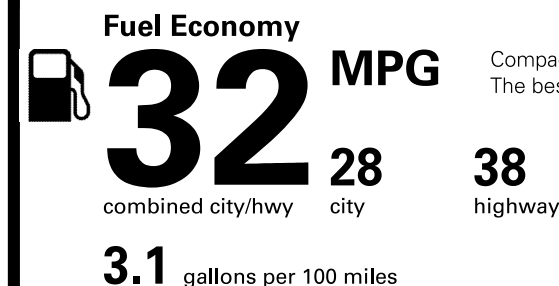

Destination Charge **\$850.00**

Total Price: \$23,415.00

Fuel, license, title fees, taxes and dealer-installed accessories are not included.

This vehicle is equipped with bumpers that can withstand an impact of 2.5 miles per hour with no damage to the vehicle's body and safety systems, although the bumper and related components may sustain damage. The bumper system on this vehicle conforms to the current Federal bumper standard of 2.5 miles per hour.

EPA DOT Fuel Economy and Environment

Gasoline Vehicle

Compact Cars range from 14 to 107 MPG. The best vehicle rates 136 MPGe.

You save \$1,250

in fuel costs over 5 years compared to the average new vehicle.