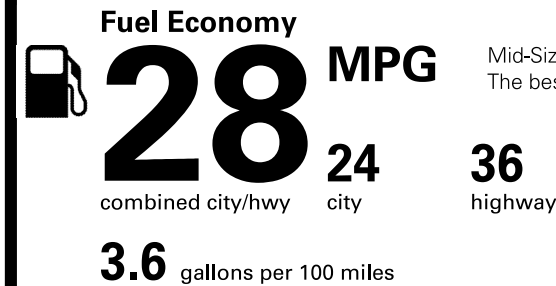

EPA DOT Fuel Economy and Environment

Mid-Size Cars range from 13 to 58 MPG. The best vehicle rates 119 MPGe.

You save $1,500
in fuel costs over 5 years compared to the average new vehicle.

Annual fuel cost $1,900