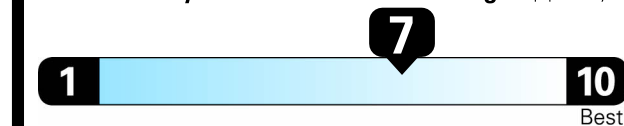

Fuel Economy & Greenhouse Gas Rating (tailpipe only)