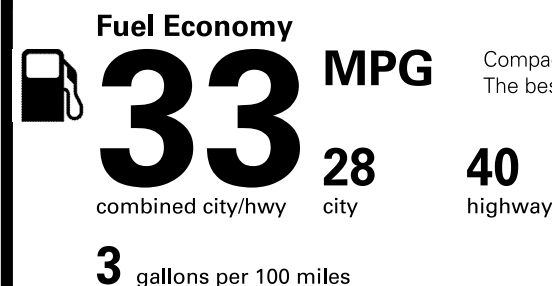

PACKAGES/OPTIONS

Silk Blue Metallic Exterior	No Charge
Titan Black Leatherette Interior	No Charge
Monster Mats® (set of 4) w/ Trunk Liner & CarGo Blocks	$235.00
Splash Guards (set of 4)	$220.00
Luggage Net	$100.00
Roadside Assistance Kit	$85.00
First Aid Kit	$35.00
5-Speed Manual Transmission	No Charge

Destination Charge **$820.00**

Total Price: $22,390.00

Fuel, license, title fees, taxes and dealer-installed accessories are not included.

This vehicle is equipped with bumpers that can withstand an impact of 2.5 miles per hour with no damage to the vehicle's body and safety systems, although the bumper and related components may sustain damage. The bumper system on this vehicle conforms to the current Federal bumper standard of 2.5 miles per hour.

PARTS CONTENT INFORMATION

FOR VEHICLES IN THIS CARLINE:	FOR THIS VEHICLE:
U.S./CANADIAN	FINAL ASSEMBLY POINT:
PARTS CONTENT: 8%	PUEBLA, MEXICO
MAJOR SOURCES OF FOREIGN	COUNTRY OF ORIGIN:
PARTS CONTENT:	ENGINE: GERMANY
MEXICO: 30%	TRANSMISSION:
GERMANY: 22%	ARGENTINA

NOTE: PARTS CONTENT DOES NOT INCLUDE FINAL ASSEMBLY, DISTRIBUTION OR OTHER NON-PARTS COSTS.

EPA DOT Fuel Economy and Environment

Gasoline Vehicle

Compact Cars range from 14 to 116 MPG. The best vehicle rates 119 MPGe.

You save $1,500
in fuel costs over 5 years
compared to the average new vehicle.

Annual fuel cost $1,100