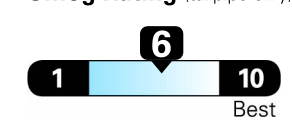

Smog Rating (tailpipe only)

This vehicle emits 271 grams of CO₂ per mile. The best emits 0 grams per mile (tailpipe only). Producing and distributing fuel also create emissions; learn more at fueleconomy.gov.

Actual results will vary for many reasons, including driving conditions and how you drive and maintain your vehicle. The average new vehicle gets 26 MPG and costs $7,000 to fuel over 5 years. Cost estimates are based on 15,000 miles per year at $2.45 per gallon. MPGe is miles per gasoline gallon equivalent. Vehicle emissions are a significant cause of climate change and smog.

fueleconomy.gov

Calculate personalized estimates and compare vehicles