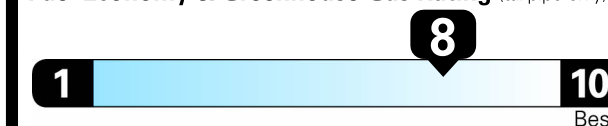

Fuel Economy & Greenhouse Gas Rating (tailpipe only)