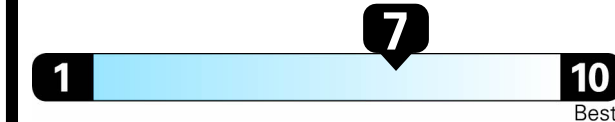

PACKAGES/OPTIONS

- Black Uni Exterior No Charge
- Cornsilk Beige Leatherette Interior No Charge
- Monster Mats® (set of 4) w/ Trunk Liner & CarGo Blocks $235.00
- Luggage Net $100.00
- Roadside Assistance Kit $85.00
- 6-Speed Automatic Transmission No Charge

Destination Charge **$820.00**

Total Price: $23,235.00

Fuel, license, title fees, taxes and dealer-installed accessories are not included.

This vehicle is equipped with bumpers that can withstand an impact of 2.5 miles per hour with no damage to the vehicle's body and safety systems, although the bumper and related components may sustain damage. The bumper system on this vehicle conforms to the current Federal bumper standard of 2.5 miles per hour.

EPA DOT Fuel Economy and Environment

Gasoline Vehicle

Fuel Economy
32 MPG
combined city/hwy   city   highway
3.1 gallons per 100 miles

Compact Cars range from 14 to 116 MPG. The best vehicle rates 119 MPGe.

You save $1,250
in fuel costs over 5 years
compared to the average new vehicle.

Annual fuel cost $1,150

Fuel Economy & Greenhouse Gas Rating (tailpipe only)