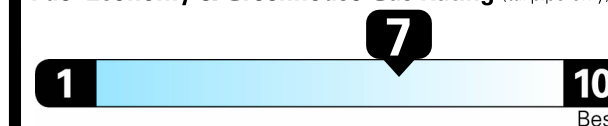

PACKAGES/OPTIONS

- Tornado Red Exterior No Charge
- Titan Black Leatherette Interior w/ Gray contrast stitching No Charge
- Roadside Assistance Kit $85.00
- 6-Speed Automatic Transmission No Charge

Destination Charge **$850.00**

Total Price: $22,280.00

Fuel, license, title fees, taxes and dealer-installed accessories are not included.

This vehicle is equipped with bumpers that can withstand an impact of 2.5 miles per hour with no damage to the vehicle's body and safety systems, although the bumper and related components may sustain damage. The bumper system on this vehicle conforms to the current Federal bumper standard of 2.5 miles per hour.

EPA DOT Fuel Economy and Environment

Gasoline Vehicle

Fuel Economy
32 MPG
combined city/hwy city highway
3.1 gallons per 100 miles

Compact Cars range from 14 to 107 MPG. The best vehicle rates 136 MPGe.

You save $1,250

in fuel costs over 5 years compared to the average new vehicle.

Annual fuel cost $1,100

Fuel Economy & Greenhouse Gas Rating (tailpipe only)