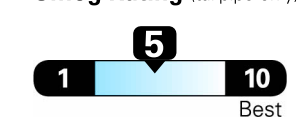

Smog Rating (tailpipe only)

This vehicle emits 282 grams of CO₂ per mile. The best emits 0 grams per mile (tailpipe only). Producing and distributing fuel also create emissions; learn more at fueleconomy.gov.

Actual results will vary for many reasons, including driving conditions and how you drive and maintain your vehicle. The average new vehicle gets 27 MPG and costs $6,750 to fuel over 5 years. Cost estimates are based on 15,000 miles per year at $2.40 per gallon. MPGe is miles per gasoline gallon equivalent. Vehicle emissions are a significant cause of climate change and smog.

fueleconomy.gov

Calculate personalized estimates and compare vehicles