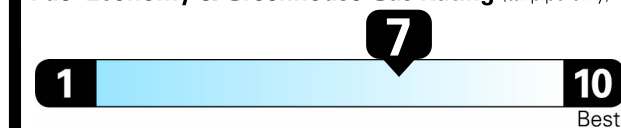

PACKAGES/OPTIONS

- White Silver Metallic Exterior No Charge
- Titan Black & Palladium Gray Interior No Charge
- 16" Alloy Wheels Package: 16" Alloy Wheels w/ All-Season Tires (set of 4) $300.00
- Monster Mats® (set of 4) $130.00
- 6-Speed Automatic Transmission No Charge

Destination Charge **$820.00**

Total Price: $20,245.00

Fuel, license, title fees, taxes and dealer-installed accessories are not included.

PARTS CONTENT INFORMATION	
FOR VEHICLES IN THIS CARLINE:	FOR THIS VEHICLE:
U.S./CANADIAN	FINAL ASSEMBLY POINT:
PARTS CONTENT: 8%	PUEBLA, MEXICO
MAJOR SOURCES OF FOREIGN	COUNTRY OF ORIGIN:
PARTS CONTENT:	ENGINE: GERMANY
MEXICO: 30%	TRANSMISSION: JAPAN
GERMANY: 22%	
NOTE: PARTS CONTENT DOES NOT INCLUDE FINAL ASSEMBLY, DISTRIBUTION OR OTHER NON-PARTS COSTS.	

EPA DOT Fuel Economy and Environment

Gasoline Vehicle

Fuel Economy

32 MPG
combined city/hwy

28 city

38 highway

3.1 gallons per 100 miles

Compact Cars range from 14 to 116 MPG. The best vehicle rates 119 MPGe.

You save $1,250
in fuel costs over 5 years compared to the average new vehicle.

Annual fuel cost $1,150

Fuel Economy & Greenhouse Gas Rating (tailpipe only)