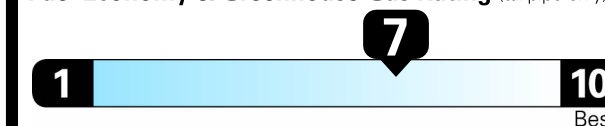

PACKAGES/OPTIONS

- Silk Blue Metallic Exterior
- Titan Black Leatherette Interior
- Monster Mats® (set of 4) w/ Trunk Liner & CarGo Blocks $235.00
- Roadside Assistance Kit $85.00
- 6-Speed Automatic Transmission

- No Charge
- No Charge
- $235.00
- $85.00
- No Charge

Destination Charge **$820.00**

Total Price: $23,135.00

Fuel, license, title fees, taxes and dealer-installed accessories are not included.

This vehicle is equipped with bumpers that can withstand an impact of 2.5 miles per hour with no damage to the vehicle's body and safety systems, although the bumper and related components may sustain damage. The bumper system on this vehicle conforms to the current Federal bumper standard of 2.5 miles per hour.

EPA DOT Fuel Economy and Environment

Gasoline Vehicle

Fuel Economy

32 MPG
combined city/hwy

28 MPG
city

38 MPG
highway

3.1 gallons per 100 miles

Compact Cars range from 14 to 116 MPG. The best vehicle rates 119 MPGe.

You save $1,250

in fuel costs over 5 years compared to the average new vehicle.

Annual fuel cost $1,150

Fuel Economy & Greenhouse Gas Rating (tailpipe only)