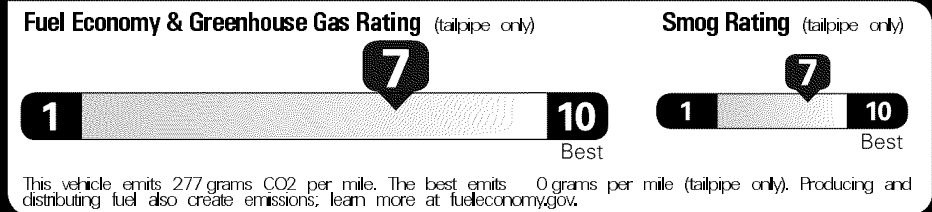

1. **EXTERIOR**
2. 17" Alloy Wheels with P215/55R17 Tires
   - Bi-LED Combination Headlights w/ Auto On/Off Feature
   - Daytime Running Lights w/ On/Off Switch
   - Color-Keyed Power Outside Mirrors

1. **INTERIOR**
2. Entune 3.0 Audio w/ Connected Nav Scout GPS Link App and App Suite: 7" Touch Screen, 6 Spkrs, Bluetooth, USB, AUX
   - 8-Way Power Driver Seat w/Lumbar Support
   - Steering Wheel w/ Audio and Bluetooth Hands-Free Phone & Voice Command Cntrls
   - Backup Camera w/Projected Path
   - 4.2" TFT Multi-Information Display
   - Remote Keyless Entry System

MANUFACTURER'S SUGGESTED RETAIL PRICE $24,000.00

1. **OPTIONAL EQUIPMENT**
2. FE 50 State Emissions
   - H6 RENT A CAR PROGRAM
   - H8 Fleet Credit
   - XX Drop Ship Indicator

Original - Copy

Created on 2017-12-20 08:13:07 (UTC)

EPA DOT Fuel Economy and Environment

Gasoline Vehicle

Fuel Economy

32 MPG Midsized Cars range from 13 to 136 MPG. The best vehicle rates 136 MPGe.

28 39
combined city/hwy city highway

3.1 gallons per 100 miles

You save $1,250
in fuel costs over 5 years compared to the average new vehicle.

Annual fuel Cost
$1,100

Actual results will vary for many reasons, including driving conditions and how you drive and maintain your vehicle. The average new vehicle gets 27 MPG and costs $6,750 to fuel over 5 years. Cost estimates are based on 15,000 miles per year at $2.40 per gallon. MPGe is miles per gasoline gallon equivalent. Vehicle emissions are a significant cause of climate change and smog.

fuelconomy.gov
Calculate personalized estimates and compare vehicles

DELIVERY, PROCESSING AND HANDLING FEE 895.00

TOTAL $24,895.00

The New Vehicle Limited Warranty provides 3-year/36,000 mile basic coverage, 5-year/60,000 mile powertrain coverage, plus 5-year/unlimited mile corrosion perforation coverage. See Warranty and Maintenance Guide for details. An extended service contract may be available for the vehicle. Ask dealer for details. Manufacturer's suggested retail price includes manufacturer's recommended pre-delivery service. Gasoline, license and title fees, applicable federal, state and local taxes and dealer and distributor installed options and accessories are not included in the manufacturer's suggested retail price.

ToyotaCare, which covers normal factory scheduled maintenance for two years or 25,000 miles, whichever occurs first, is included as part of the sales price of the vehicle for qualifying buyers. See participating dealer for eligibility and coverage details.

Dealer Name / Address: 42095 FRED HAAS TOYOTA WORLD 20400 INTERSTATE 45 NORTH SPRING TX77373
Delivered by Truck to: 02780 ERAC-PHOENIX 1800 W WATKINS ST PHOENIX AZ85007