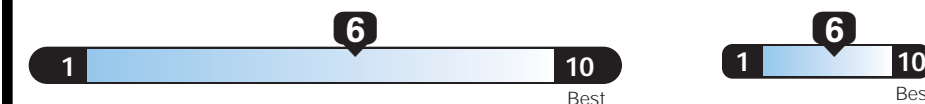

4.0 gallons per 100 miles

Small SUV 2WD range from 18 to 33 MPG. The best vehicle rates 119 MPGe.

You save

\$0
in fuel costs
over 5 years

compared to the
average new vehicle.

Annual fuel COST

\$1,800

Fuel Economy & Greenhouse Gas Rating (tailpipe only) Smog Rating (tailpipe only)