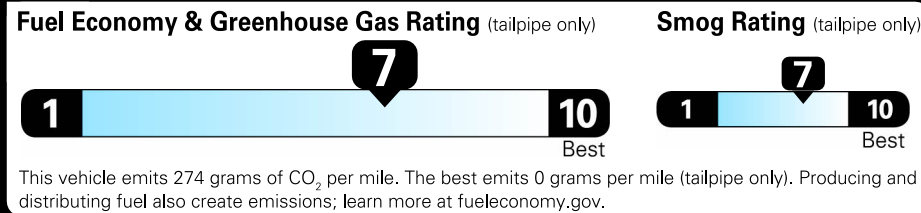

Annual fuel COST
\$1,200

Actual results will vary for many reasons, including driving conditions and how you drive and maintain your vehicle. The average new vehicle gets 27 MPG and costs \$7,000 to fuel over 5 years. Cost estimates are based on 15,000 miles per year at \$2.55 per gallon. MPGe is miles per gasoline gallon equivalent. Vehicle emissions are a significant cause of climate change and smog.