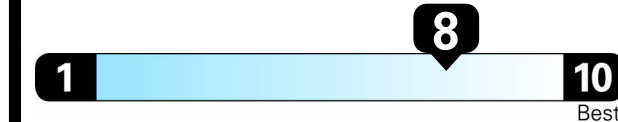

PACKAGES/OPTIONS

- Black Uni Exterior No Charge
- Titan Black Cloth Interior No Charge
- Monster Mats® (set of 4) w/ Trunk Liner & CarGo Blocks $235.00
- Roadside Assistance Kit $85.00
- First Aid Kit $35.00
- 6-Speed Automatic Transmission No Charge

Destination Charge **$820.00**

Total Price: $19,955.00

Fuel, license, title fees, taxes and dealer-installed accessories are not included.

This vehicle is equipped with bumpers that can withstand an impact of 2.5 miles per hour with no damage to the vehicle's body and safety systems, although the bumper and related components may sustain damage. The bumper system on this vehicle conforms to the current Federal bumper standard of 2.5 miles per hour.

EPA DOT Fuel Economy and Environment

Gasoline Vehicle

Fuel Economy
32 MPG
combined city/hwy city highway
3.1 gallons per 100 miles

Compact Cars range from 14 to 116 MPG. The best vehicle rates 119 MPGe.

You save $2,000
in fuel costs over 5 years
compared to the average new vehicle.

Annual fuel cost $1,400

Fuel Economy & Greenhouse Gas Rating (tailpipe only)