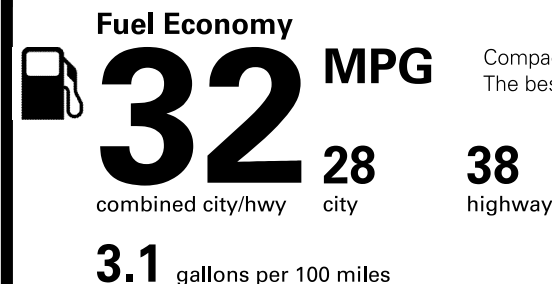

Destination Charge **\$820.00**

Total Price: \$23,535.00

Fuel, license, title fees, taxes and dealer-installed accessories are not included.

This vehicle is equipped with bumpers that can withstand an impact of 2.5 miles per hour with no damage to the vehicle's body and safety systems, although the bumper and related components may sustain damage. The bumper system on this vehicle conforms to the current Federal bumper standard of 2.5 miles per hour.

EPA DOT Fuel Economy and Environment

Gasoline Vehicle

Compact Cars range from 14 to 116 MPG. The best vehicle rates 119 MPGe.

You save \$1,250
in fuel costs over 5 years compared to the average new vehicle.