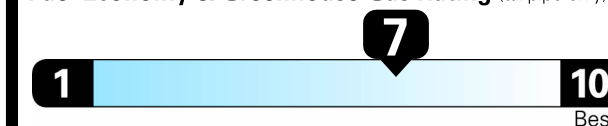

Fuel Economy & Greenhouse Gas Rating (tailpipe only)