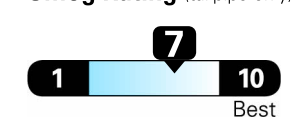

Smog Rating (tailpipe only)

This vehicle emits 282 grams of CO₂ per mile. The best emits 0 grams per mile (tailpipe only). Producing and distributing fuel also create emissions; learn more at fueleconomy.gov.

Actual results will vary for many reasons, including driving conditions and how you drive and maintain your vehicle. The average new vehicle gets 26 MPG and costs $7,000 to fuel over 5 years. Cost estimates are based on 15,000 miles per year at $2.45 per gallon. MPGe is miles per gasoline gallon equivalent. Vehicle emissions are a significant cause of climate change and smog.

fueleconomy.gov

Calculate personalized estimates and compare vehicles