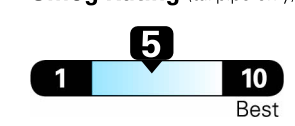

You save \$1,250

in fuel costs over 5 years compared to the average new vehicle.

Annual fuel cost \$1,100

Fuel Economy & Greenhouse Gas Rating (tailpipe only)

Smog Rating (tailpipe only)

This vehicle emits 282 grams of CO₂ per mile. The best emits 0 grams per mile (tailpipe only). Producing and distributing fuel also create emissions; learn more at fueleconomy.gov.