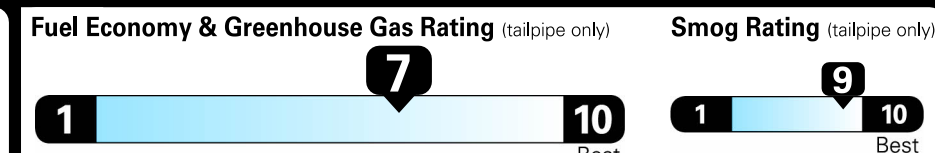

PACKAGES/OPTIONS

- Reflex Silver Metallic Exterior No Charge
- Titan Black Leather Interior No Charge
- Lighting Package $995.00
- Dynamic Chassis Control (DCC) $800.00
- Monster Mats® (set of 4) w/ Trunk Liner & CarGo Blocks $235.00
- Roadside Assistance Kit $85.00
- 6-Speed Automatic Transmission No Charge

Destination Charge **$820.00**

Total Price: $34,155.00

Fuel, license, title fees, taxes and dealer-installed accessories are not included.

This vehicle is equipped with bumpers that can withstand an impact of 2.5 miles per hour with no damage to the vehicle's body and safety systems, although the bumper and related components may sustain damage. The bumper system on this vehicle conforms to the current Federal bumper standard of 2.5 miles per hour.

EPA DOT Fuel Economy and Environment

Gasoline Vehicle

Fuel Economy
28 MPG
combined city/hwy city highway
3.6 gallons per 100 miles

Compact Cars range from 14 to 116 MPG. The best vehicle rates 119 MPGe.

You save $1,000
in fuel costs over 5 years compared to the average new vehicle.

Annual fuel cost $1,600

This vehicle emits 319 grams of CO₂ per mile. The best emits 0 grams per mile (tailpipe only). Producing and distributing fuel also create emissions; learn more at fueleconomy.gov.

Actual results will vary for many reasons, including driving conditions and how you drive and maintain your vehicle. The average new vehicle gets 25 MPG and costs $9,000 to fuel over 5 years. Cost estimates are based on 15,000 miles per year at $3.00 per gallon. MPGe is miles per gasoline gallon equivalent. Vehicle emissions are a significant cause of climate change and smog.

fueleconomy.gov

Calculate personalized estimates and compare vehicles

SOLD TO: 422507
GALPIN VW OF SAN FERNANDO VALLEY
15421 ROSCOE BLVD
NORTH HILLS, CA 91343

SHIP TO: 422507
GALPIN VW OF SAN FERNANDO VALLEY
15421 ROSCOE BLVD
NORTH HILLS, CA 91343

VIN: 3VW447AUXGM041045
Port of Entry: HOUSTON

GOVERNMENT 5-STAR SAFETY RATINGS

Overall Vehicle Score Not Rated

Based on the combined ratings of frontal, side and rollover. Should ONLY be compared to other vehicles of similar size and weight.

Frontal Crash Driver Passenger Not Rated Not Rated

Based on the risk of injury in a frontal impact. Should ONLY be compared to other vehicles of similar size and weight.

Side Crash Front Seat Rear Seat Not Rated Not Rated

Based on the risk of injury in a side impact.

Rollover Not Rated

Based on the risk of rollover in a single-vehicle crash.

Star ratings range from 1 to 5 stars (★★★★★) with 5 being the highest.

Source: National Highway Traffic Safety Administration (NHTSA).

www.safercar.gov or 1-888-327-4236

PARTS CONTENT INFORMATION

FOR VEHICLES IN THIS CARLINE:	FOR THIS VEHICLE:
U.S./CANADIAN	FINAL ASSEMBLY POINT:
PARTS CONTENT: 4%	PUEBLA, MEXICO
MAJOR SOURCES OF FOREIGN	COUNTRY OF ORIGIN:
PARTS CONTENT:	ENGINE: MEXICO
MEXICO: 36%	TRANSMISSION:
GERMANY: 20%	GERMANY

NOTE: PARTS CONTENT DOES NOT INCLUDE FINAL ASSEMBLY, DISTRIBUTION OR OTHER NON-PARTS COSTS.

Who better to get you into a Volkswagen than us? **Volkswagen Credit**

Das Auto.

Disclaimer: The Monroney describes the vehicle features when the vehicle was first sold/leased to the customer and that as of the present day the actual features on the vehicle might differ from the ones listed on the Monroney label. The Monroney label is for view only purposes and must not be used to paste on the vehicle as a Monroney sticker for resale.