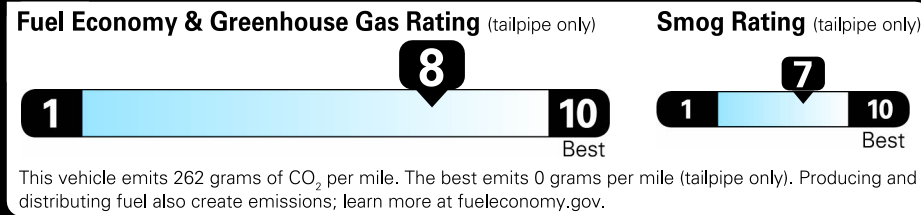

LOC: Platinum Gray Metallic Exterior

Dealer Stock Status: INVENTORY

Titan Black Cloth Interior

VIN: 3VWC57BU6KM240108

MODEL: BU32MS-2019 Jetta 1.4T S
2019261-REPROCESS

EPA DOT Fuel Economy and Environment

Gasoline Vehicle

Fuel Economy
34 **MPG**
30 40
combined city/hwy city highway
2.9 gallons per 100 miles

Compact Cars range from 14 to 119 MPG. The best vehicle rates 136 MPGe.

You save $1,500
in fuel costs over 5 years
compared to the average new vehicle.

Annual fuel COST
$1,100

Actual results will vary for many reasons, including driving conditions and how you drive and maintain your vehicle. The average new vehicle gets 27 MPG and costs $7,000 to fuel over 5 years. Cost estimates are based on 15,000 miles per year at $2.55 per gallon. MPGe is miles per gasoline gallon equivalent. Vehicle emissions are a significant cause of climate change and smog.

fuelconomy.gov

Calculate personalized estimates and compare vehicles

GOVERNMENT 5-STAR SAFETY RATINGS

Overall Vehicle Score ★★★★★

Based on the combined ratings of frontal, side and rollover. Should ONLY be compared to other vehicles of similar size and weight.

Frontal Crash Driver ★★★★★
Passenger ★★★★★

Based on the risk of injury in a frontal impact. Should ONLY be compared to other vehicles of similar size and weight.

Side Crash Front Seat ★★★★★
Rear Seat ★★★★★

Based on the risk of injury in a side impact.

Rollover ★★★★★

Based on the risk of rollover in a single-vehicle crash.

Star ratings range from 1 to 5 stars (★★★★★) with 5 being the highest.

Source: National Highway Traffic Safety Administration (NHTSA).

www.safercar.gov or 1-888-327-4236

This vehicle is equipped with bumpers that can withstand an impact of 2.5 miles per hour with no damage to the vehicle's body and safety systems, although the bumper and related components may sustain damage. The bumper system on this vehicle conforms to the current Federal bumper standard of 2.5 miles per hour.

SOLD TO: 422186
CAR PROS VW OF SAN BERNARDINO
1600 SOUTH CAMINO REAL
SAN BERNARDINO, CA 92408

SHIP TO: 422186
CAR PROS VW OF SAN BERNARDINO
1600 SOUTH CAMINO REAL
SAN BERNARDINO, CA 92408

Port of Entry: SAN DIEGO

2019 Jetta 1.4T S

Platinum Gray Metallic Exterior
Titan Black Cloth Interior

Volkswagen

STANDARD FEATURES (unless replaced by packages or options)

PERFORMANCE

- 1.4L TSI® 16-valve DOHC turbocharged 4-cylinder engine w/ direct fuel injection
- Electro-mechanical power steering w/ variable assistance

SAFETY FEATURES

- 3-point safety belts, all seating positions
- Advanced Airbag Protection System w/ 6 airbags
- Anti-lock Braking System (ABS) w/ disc brakes
- Anti-Slip Regulation (ASR) & Engine Brake Assist (EBA)
- Electronic Brake-pressure Distribution (EBD) & Hydraulic Brake Assist (HBA)
- Electronic Stability Control (ESC) & Electronic Differential Lock (EDL)
- Intelligent Crash Response System (ICRS)
- Lower Anchors & Tethers for CHildren (LATCH)
- Rear View Camera System
- Tire Pressure Monitoring System (TPMS)

EXTERIOR

- 16" alloy wheels w/ all-season tires
- Automatic, LED headlights w/ LED Daytime Running Lights (DRL)
- LED taillights
- Foldable, power adjustable side mirrors
- Variable intermittent front wipers

INTERIOR