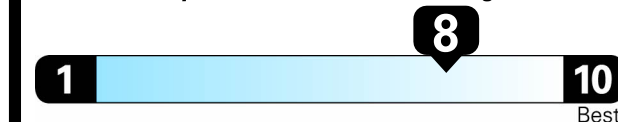

PACKAGES/OPTIONS

- Pure White Exterior
- Titan Black Cloth Interior
- Monster Mats® (set of 4) w/ Trunk Liner & CarGo Blocks
- Roadside Assistance Kit
- 6-Speed Automatic Transmission

- No Charge
- No Charge
- $235.00
- $85.00
- No Charge

Destination Charge **$820.00**

Total Price: $20,915.00

Fuel, license, title fees, taxes and dealer-installed accessories are not included.

PARTS CONTENT INFORMATION

FOR VEHICLES IN THIS CARLINE:	FOR THIS VEHICLE:
U.S./CANADIAN	FINAL ASSEMBLY POINT:
PARTS CONTENT: 5%	PUEBLA, MEXICO
MAJOR SOURCES OF FOREIGN	COUNTRY OF ORIGIN:
PARTS CONTENT:	ENGINE: GERMANY
MEXICO: 37%	TRANSMISSION: JAPAN
GERMANY: 22%	

NOTE: PARTS CONTENT DOES NOT INCLUDE FINAL ASSEMBLY, DISTRIBUTION OR OTHER NON-PARTS COSTS.

EPA DOT Fuel Economy and Environment

Gasoline Vehicle

Fuel Economy
32 MPG
combined city/hwy city highway
3.1 gallons per 100 miles

Compact Cars range from 14 to 116 MPG. The best vehicle rates 119 MPGe.

You save $2,000
in fuel costs over 5 years compared to the average new vehicle.

Annual fuel cost $1,400

Fuel Economy & Greenhouse Gas Rating (tailpipe only)