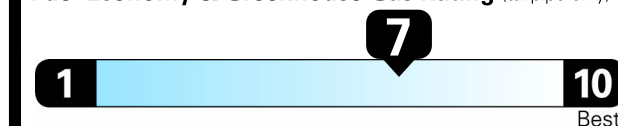

EPA DOT Fuel Economy and Environment

Gasoline Vehicle

Fuel Economy

32 MPG
combined city/hwy

28 MPG
city

38 MPG
highway

3.1 gallons per 100 miles

Compact Cars range from 14 to 116 MPG. The best vehicle rates 119 MPGe.

You save \$1,250
in fuel costs over 5 years
compared to the average new vehicle.

Annual fuel cost \$1,150

Fuel Economy & Greenhouse Gas Rating (tailpipe only)

Smog Rating (tailpipe only)

This vehicle emits 282 grams of CO₂ per mile. The best emits 0 grams per mile (tailpipe only). Producing and distributing fuel also create emissions; learn more at fueleconomy.gov.