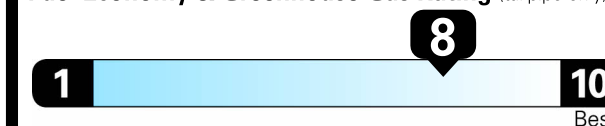

PACKAGES/OPTIONS

- Pure White Exterior
- Titan Black Cloth Interior
- Monster Mats® (set of 4) w/ Trunk Liner & CarGo Blocks
- Roadside Assistance Kit
- First Aid Kit
- 6-Speed Automatic Transmission

- No Charge
- No Charge
- $235.00
- $85.00
- $35.00
- No Charge

Destination Charge **$820.00**

Total Price: $19,955.00

Fuel, license, title fees, taxes and dealer-installed accessories are not included.

This vehicle is equipped with bumpers that can withstand an impact of 2.5 miles per hour with no damage to the vehicle's body and safety systems, although the bumper and related components may sustain damage. The bumper system on this vehicle conforms to the current Federal bumper standard of 2.5 miles per hour.

EPA DOT Fuel Economy and Environment

Gasoline Vehicle

Fuel Economy

32 MPG
combined city/hwy

28 MPG
city

39 MPG
highway

3.1 gallons per 100 miles

Compact Cars range from 14 to 116 MPG. The best vehicle rates 119 MPGe.

You save $2,000

in fuel costs over 5 years compared to the average new vehicle.

Annual fuel cost **$1,400**

Fuel Economy & Greenhouse Gas Rating (tailpipe only)