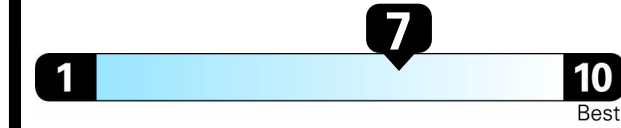

PACKAGES/OPTIONS

- Black Uni Exterior
- Titan Black & Palladium Gray Interior
- MojoMats® (set of 4) w/ Trunk Liner & CarGo Blocks
- Luggage Net
- Roadside Assistance Kit
- 6-Speed Automatic Transmission

- No Charge
- No Charge
- $235.00
- $100.00
- $85.00
- No Charge

Destination Charge **$820.00**

Total Price: $20,235.00

Fuel, license, title fees, taxes and dealer-installed accessories are not included.

This vehicle is equipped with bumpers that can withstand an impact of 2.5 miles per hour with no damage to the vehicle's body and safety systems, although the bumper and related components may sustain damage. The bumper system on this vehicle conforms to the current Federal bumper standard of 2.5 miles per hour.

Fuel Economy and Environment

Gasoline Vehicle

Fuel Economy

32 MPG

combined city/hwy

28

city

38

highway

3.1

gallons per 100 miles

Compact Cars range from 14 to 116 MPG. The best vehicle rates 119 MPGe.

You save $1,250

in fuel costs over 5 years compared to the average new vehicle.

Annual fuel cost $1,150

Fuel Economy & Greenhouse Gas Rating (tailpipe only)