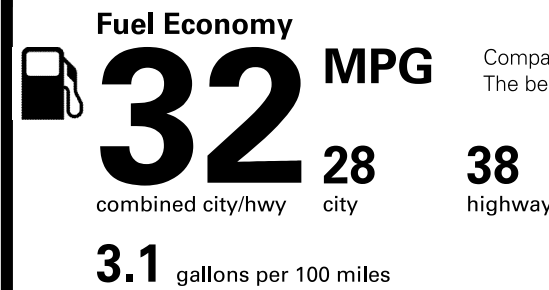

Destination Charge **\$850.00**

**Total Price: \$20,815.00**

Fuel, license, title fees, taxes and dealer-installed accessories are not included.

This vehicle is equipped with bumpers that can withstand an impact of 2.5 miles per hour with no damage to the vehicle's body and safety systems, although the bumper and related components may sustain damage. The bumper system on this vehicle conforms to the current Federal bumper standard of 2.5 miles per hour.

## Fuel Economy and Environment

Compact Cars range from 14 to 107 MPG. The best vehicle rates 136 MPGe.

**You save \$1,250**  
in fuel costs over 5 years compared to the average new vehicle.

**Annual fuel cost \$1,100**