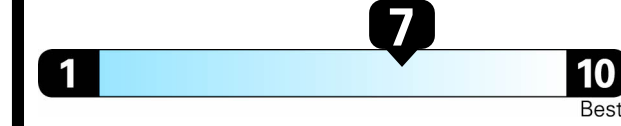

Fuel Economy & Greenhouse Gas Rating (tailpipe only)