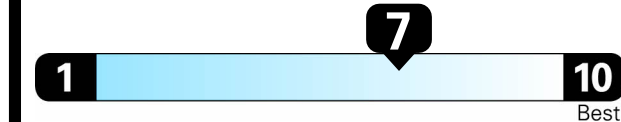

PACKAGES/OPTIONS

- Pure White Exterior No Charge
- Titan Black Leatherette Interior No Charge
- Monster Mats® (set of 4) w/ Trunk Liner & CarGo Blocks $235.00
- Roadside Assistance Kit $85.00
- 6-Speed Automatic Transmission No Charge

Destination Charge **$850.00**

Total Price: $23,415.00

Fuel, license, title fees, taxes and dealer-installed accessories are not included.

This vehicle is equipped with bumpers that can withstand an impact of 2.5 miles per hour with no damage to the vehicle's body and safety systems, although the bumper and related components may sustain damage. The bumper system on this vehicle conforms to the current Federal bumper standard of 2.5 miles per hour.

EPA DOT Fuel Economy and Environment

Gasoline Vehicle

Fuel Economy

32 MPG
combined city/hwy

28 MPG
city

38 MPG
highway

3.1 gallons per 100 miles

Compact Cars range from 14 to 107 MPG. The best vehicle rates 136 MPGe.

You save $1,250
in fuel costs over 5 years
compared to the average new vehicle.

Annual fuel cost $1,100

Fuel Economy & Greenhouse Gas Rating (tailpipe only)