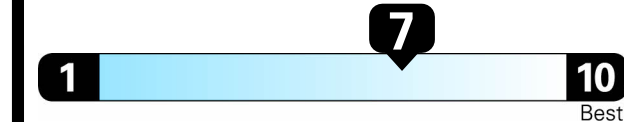

Fuel Economy & Greenhouse Gas Rating (tailpipe only)