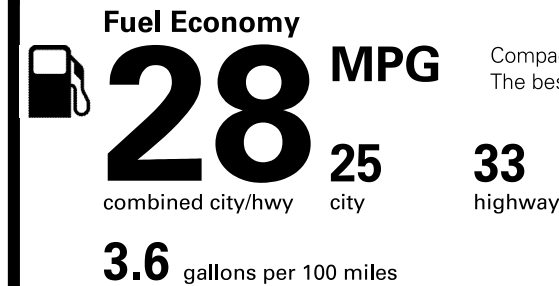

Destination Charge **\$820.00**

Total Price: \$32,860.00

Fuel, license, title fees, taxes and dealer-installed accessories are not included.

This vehicle is equipped with bumpers that can withstand an impact of 2.5 miles per hour with no damage to the vehicle's body and safety systems, although the bumper and related components may sustain damage. The bumper system on this vehicle conforms to the current Federal bumper standard of 2.5 miles per hour.

NOTE: PARTS CONTENT DOES NOT INCLUDE FINAL ASSEMBLY, DISTRIBUTION OR OTHER NON-PARTS COSTS.

EPA DOT Fuel Economy and Environment

Compact Cars range from 14 to 105 MPG. The best vehicle rates 119 MPGe.

You save \$750
 in fuel costs over 5 years compared to the average new vehicle.