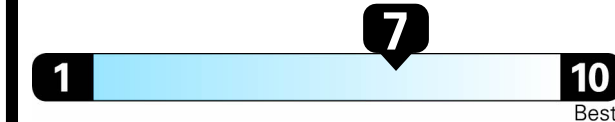

PACKAGES/OPTIONS

- Black Uni Exterior No Charge
- Titan Black Leatherette Interior No Charge
- Monster Mats® (set of 4) w/ Trunk Liner & CarGo Blocks $235.00
- Luggage Net $100.00
- Roadside Assistance Kit $85.00
- Security Wheel Locks (set of 4) $80.00
- 6-Speed Automatic Transmission No Charge

Destination Charge **$820.00**

Total Price: $23,315.00

Fuel, license, title fees, taxes and dealer-installed accessories are not included.

This vehicle is equipped with bumpers that can withstand an impact of 2.5 miles per hour with no damage to the vehicle's body and safety systems, although the bumper and related components may sustain damage. The bumper system on this vehicle conforms to the current Federal bumper standard of 2.5 miles per hour.

EPA DOT Fuel Economy and Environment

Gasoline Vehicle

Fuel Economy
32 MPG
combined city/hwy city highway
3.1 gallons per 100 miles

Compact Cars range from 14 to 116 MPG. The best vehicle rates 119 MPGe.

You save $1,250
in fuel costs over 5 years compared to the average new vehicle.

Annual fuel cost $1,150

Fuel Economy & Greenhouse Gas Rating (tailpipe only)