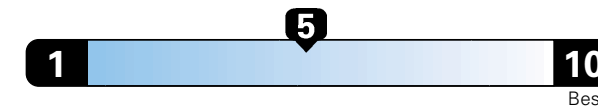

ALFA ROMEO GIULIA TI SPORT AWD

2018 MODEL YEAR

THIS VEHICLE IS MANUFACTURED TO MEET SPECIFIC UNITED STATES REQUIREMENTS. THIS VEHICLE IS NOT MANUFACTURED FOR SALE OR REGISTRATION OUTSIDE OF THE UNITED STATES.

MANUFACTURER'S SUGGESTED RETAIL PRICE OF THIS MODEL INCLUDING DEALER PREPARATION

Base Price: $41,995

ALFA GIULIA TI AWD
Exterior Color: Silverstone Gray Metallic Exterior Paint
Interior Color: Black Interior Color w/Dark Gray Accent Stitching
Interior: Sport Leather Seats
Engine: 2.0L 280HP Direct Injection I4 Turbo Engine
Transmission: 8-Speed Automatic Transmission

STANDARD EQUIPMENT (UNLESS REPLACED BY OPTIONAL EQUIPMENT)
FUNCTIONAL/SAFETY FEATURES

- Dual Advanced Front Airbags
- Supplemental Side-Curtain Front and Rear Airbags
- LATCH Ready Child Seat Anchor System
- Rear Back-up Camera
- Front / Rear Park-Assist Sensors
- Passive Entry / Keyless Go
- Remote-Start System
- Stop / Start System
- Alfa DNA Drive Mode System
- Sport Suspension
- Carbon Fiber Drive Shaft
- Cruise Control
- Power Folding Heated Mirrors
- Rain-Sensitive Windshield Wipers
- Heated Washer Nozzles
- Engine Cover with Alfa Romeo Script
- Remote Trunk Lid Release