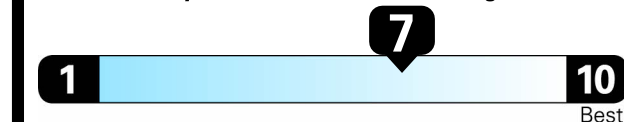

PACKAGES/OPTIONS

- White Silver Metallic Exterior No Charge
- Titan Black & Palladium Gray Interior No Charge
- Monster Mats® (set of 4) w/ Trunk Liner & CarGo Blocks $235.00
- First Aid Kit $35.00
- 6-Speed Automatic Transmission No Charge

Destination Charge **$820.00**

Total Price: $20,085.00

Fuel, license, title fees, taxes and dealer-installed accessories are not included.

This vehicle is equipped with bumpers that can withstand an impact of 2.5 miles per hour with no damage to the vehicle's body and safety systems, although the bumper and related components may sustain damage. The bumper system on this vehicle conforms to the current Federal bumper standard of 2.5 miles per hour.

PARTS CONTENT INFORMATION

FOR VEHICLES IN THIS CARLINE:	FOR THIS VEHICLE:
U.S./CANADIAN	FINAL ASSEMBLY POINT:
PARTS CONTENT: 8%	PUEBLA, MEXICO
MAJOR SOURCES OF FOREIGN	COUNTRY OF ORIGIN:
PARTS CONTENT:	ENGINE: GERMANY
MEXICO: 30%	TRANSMISSION: JAPAN
GERMANY: 22%	

NOTE: PARTS CONTENT DOES NOT INCLUDE FINAL ASSEMBLY, DISTRIBUTION OR OTHER NON-PARTS COSTS.

EPA DOT Fuel Economy and Environment

Gasoline Vehicle

Fuel Economy

32 MPG
combined city/hwy

28 MPG
city

38 MPG
highway

3.1 gallons per 100 miles

Compact Cars range from 14 to 116 MPG. The best vehicle rates 119 MPGe.

You save $1,250
in fuel costs over 5 years compared to the average new vehicle.

Annual fuel cost $1,150

Fuel Economy & Greenhouse Gas Rating (tailpipe only)