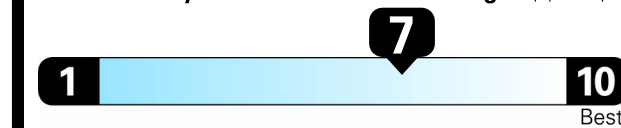

PACKAGES/OPTIONS

- Silk Blue Metallic Exterior
- Titan Black & Palladium Gray Interior
- Monster Mats® (set of 4) w/ Trunk Liner & CarGo Blocks
- 6-Speed Automatic Transmission

No Charge
No Charge
$235.00
No Charge

Destination Charge **$850.00**

Total Price: $20,730.00

Fuel, license, title fees, taxes and dealer-installed accessories are not included.

This vehicle is equipped with bumpers that can withstand an impact of 2.5 miles per hour with no damage to the vehicle's body and safety systems, although the bumper and related components may sustain damage. The bumper system on this vehicle conforms to the current Federal bumper standard of 2.5 miles per hour.

EPA DOT Fuel Economy and Environment

Gasoline Vehicle

Fuel Economy
32 MPG
combined city/hwy city highway
3.1 gallons per 100 miles

Compact Cars range from 14 to 107 MPG. The best vehicle rates 136 MPGe.

You save $1,250
in fuel costs over 5 years
compared to the average new vehicle.

Annual fuel cost $1,100

Fuel Economy & Greenhouse Gas Rating (tailpipe only)