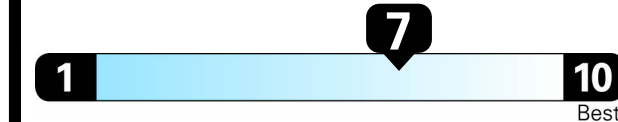

Destination Charge **$820.00**

Total Price: $23,570.00

Fuel, license, title fees, taxes and dealer-installed accessories are not included.

PARTS CONTENT INFORMATION

FOR VEHICLES IN THIS CARLINE:	FOR THIS VEHICLE:
U.S./CANADIAN	FINAL ASSEMBLY POINT:
PARTS CONTENT: 8%	PUEBLA, MEXICO
MAJOR SOURCES OF FOREIGN	COUNTRY OF ORIGIN:
PARTS CONTENT:	ENGINE: GERMANY
MEXICO: 30%	TRANSMISSION: JAPAN
GERMANY: 22%	

NOTE: PARTS CONTENT DOES NOT INCLUDE FINAL ASSEMBLY, DISTRIBUTION OR OTHER NON-PARTS COSTS.

This vehicle is equipped with bumpers that can withstand an impact of 2.5 miles per hour with no damage to the vehicle's body and safety systems, although the bumper and related components may sustain damage. The bumper system on this vehicle conforms to the current Federal bumper standard of 2.5 miles per hour.

EPA DOT Fuel Economy and Environment

Gasoline Vehicle

Fuel Economy

32 MPG
combined city/hwy

28 MPG
city

38 MPG
highway

3.1 gallons per 100 miles

Compact Cars range from 14 to 116 MPG. The best vehicle rates 119 MPGe.

You save $1,250
in fuel costs over 5 years
compared to the average new vehicle.

Annual fuel cost $1,150

Fuel Economy & Greenhouse Gas Rating (tailpipe only)