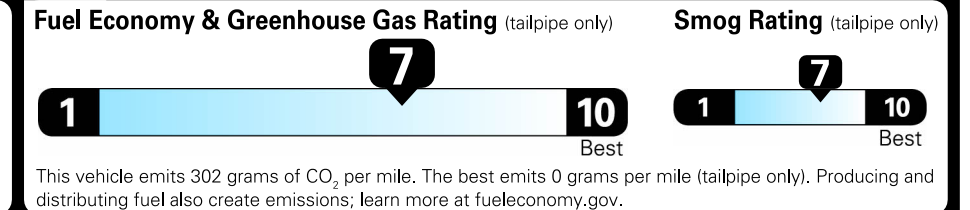

PACKAGES/OPTIONS

Black Uni Exterior	No Charge
Titan Black Interior	No Charge
Monster Mats® (set of 4), Heavy Duty Trunk Liner with VW CarGo Blocks	$235.00
First Aid Kit	$35.00
6-Speed Automatic Transmission	No Charge

Destination Charge **$820.00**

Total Price: $23,530.00

Fuel, license, title fees, taxes and dealer-installed accessories are not included.

PARTS CONTENT INFORMATION

FOR VEHICLES IN THIS CARLINE:	FOR THIS VEHICLE:
U.S./CANADIAN	FINAL ASSEMBLY POINT:
PARTS CONTENT: 38%	CHATTANOOGA TN,U.S.A.
MAJOR SOURCES OF FOREIGN	COUNTRY OF ORIGIN:
PARTS CONTENT:	ENGINE: MEXICO
MEXICO: 27%	TRANSMISSION: JAPAN

NOTE: PARTS CONTENT DOES NOT INCLUDE FINAL ASSEMBLY, DISTRIBUTION OR OTHER NON-PARTS COSTS.

EPA DOT Fuel Economy and Environment

Gasoline Vehicle

Fuel Economy

29 MPG
combined city/hwy

25 city

38 highway

3.4 gallons per 100 miles

Mid-Size Cars range from 13 to 114 MPG. The best vehicle rates 119 MPGe.

You save $1,250
in fuel costs over 5 years compared to the average new vehicle.

Annual fuel cost **$1,550**

Actual results will vary for many reasons, including driving conditions and how you drive and maintain your vehicle. The average new vehicle gets 25 MPG and costs $9,000 to fuel over 5 years. Cost estimates are based on 15,000 miles per year at $3.00 per gallon. MPGe is miles per gasoline gallon equivalent. Vehicle emissions are a significant cause of climate change and smog.

fueleconomy.gov

Calculate personalized estimates and compare vehicles

Smartphone QR Code™

GOVERNMENT 5-STAR SAFETY RATINGS

Overall Vehicle Score ★★★★★

Based on the combined ratings of frontal, side and rollover. Should ONLY be compared to other vehicles of similar size and weight.

Frontal Crash Driver Passenger ★★★★★

Based on the risk of injury in a frontal impact. Should ONLY be compared to other vehicles of similar size and weight.

Side Crash Front Seat Rear Seat ★★★★★

Based on the risk of injury in a side impact.

Rollover ★★★★★

Based on the risk of rollover in a single-vehicle crash.

Star ratings range from 1 to 5 stars (★★★★★) with 5 being the highest.

Source: National Highway Traffic Safety Administration (NHTSA).

www.safercar.gov or 1-888-327-4236

Who better to get you into a Volkswagen than us? **Volkswagen Credit**

Disclaimer: The Monroney describes the vehicle features when the vehicle was first sold/leased to the customer and that as of the present day the actual features on the vehicle might differ from the ones listed on the Monroney label. The Monroney label is for view only purposes and must not be used to paste on the vehicle as a Monroney sticker for resale.