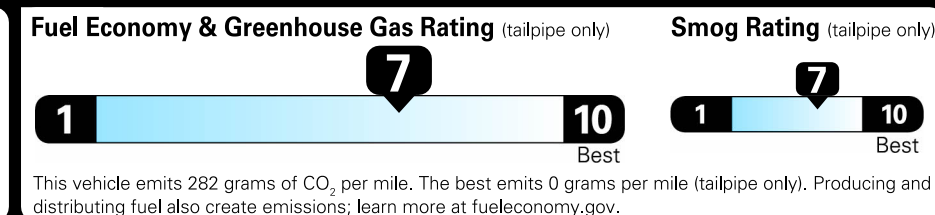

PACKAGES/OPTIONS

- White Silver Metallic Exterior No Charge
- Titan Black & Palladium Gray Interior No Charge
- Monster Mats® (set of 4) w/ Trunk Liner & CarGo Blocks $235.00
- Luggage Net $100.00
- Roadside Assistance Kit $85.00
- First Aid Kit $35.00
- 6-Speed Automatic Transmission No Charge

Destination Charge **$820.00**

Total Price: $20,270.00

Fuel, license, title fees, taxes and dealer-installed accessories are not included.

This vehicle is equipped with bumpers that can withstand an impact of 2.5 miles per hour with no damage to the vehicle's body and safety systems, although the bumper and related components may sustain damage. The bumper system on this vehicle conforms to the current Federal bumper standard of 2.5 miles per hour.

EPA DOT Fuel Economy and Environment

Gasoline Vehicle

Fuel Economy
32 MPG
combined city/hwy
28 city
38 highway
3.1 gallons per 100 miles

Compact Cars range from 14 to 116 MPG. The best vehicle rates 119 MPGe.

You save $1,250
in fuel costs over 5 years compared to the average new vehicle.

Annual fuel cost $1,150

Actual results will vary for many reasons, including driving conditions and how you drive and maintain your vehicle. The average new vehicle gets 26 MPG and costs $7,000 to fuel over 5 years. Cost estimates are based on 15,000 miles per year at $2.45 per gallon. MPG is miles per gasoline gallon equivalent. Vehicle emissions are a significant cause of climate change and smog.

fueleconomy.gov

Calculate personalized estimates and compare vehicles

Smartphone QR Code™

SOLD TO: 422506
VOLKSWAGEN OF VAN NUYS
6115 VAN NUYS BLVD
VAN NUYS, CA 91401

SHIP TO: 422506
VOLKSWAGEN OF VAN NUYS
6115 VAN NUYS BLVD
VAN NUYS, CA 91401

Port of Entry: SAN DIEGO
VIN: 3VW2B7AJ8HM321132

GOVERNMENT 5-STAR SAFETY RATINGS

Overall Vehicle Score ★★★★★

Based on the combined ratings of frontal, side and rollover. Should ONLY be compared to other vehicles of similar size and weight.

Frontal Driver ★★★★★
Crash Passenger ★★★★★

Based on the risk of injury in a frontal impact. Should ONLY be compared to other vehicles of similar size and weight.

Side Front Seat ★★★★★
Crash Rear Seat ★★★★★

Based on the risk of injury in a side impact.

Rollover ★★★★★

Based on the risk of rollover in a single-vehicle crash.

Star ratings range from 1 to 5 stars (★★★★★) with 5 being the highest.

Source: National Highway Traffic Safety Administration (NHTSA).

www.safercar.gov or 1-888-327-4236

PARTS CONTENT INFORMATION

FOR VEHICLES IN THIS CARLINE:	FOR THIS VEHICLE:
U.S./CANADIAN	FINAL ASSEMBLY POINT:
PARTS CONTENT: 8%	PUEBLA, MEXICO
MAJOR SOURCES OF FOREIGN	COUNTRY OF ORIGIN:
PARTS CONTENT:	ENGINE: GERMANY
MEXICO: 30%	TRANSMISSION: JAPAN
GERMANY: 22%	

NOTE: PARTS CONTENT DOES NOT INCLUDE FINAL ASSEMBLY, DISTRIBUTION OR OTHER NON-PARTS COSTS.

Who better to get you into a Volkswagen than us? **Volkswagen Credit**

Volkswagen

Disclaimer: The Monroney describes the vehicle features when the vehicle was first sold/leased to the customer and that as of the present day the actual features on the vehicle might differ from the ones listed on the Monroney label.

The Monroney label is for view only purposes and must not be used to paste on the vehicle as a Monroney sticker for resale.