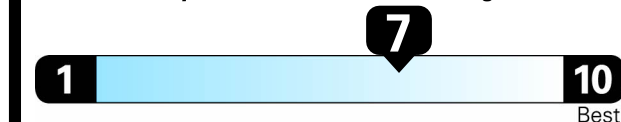

PACKAGES/OPTIONS

- Platinum Gray Metallic Exterior No Charge
- Titan Black & Palladium Gray Interior No Charge
- Monster Mats® (set of 4) w/ Trunk Liner & CarGo Blocks $235.00
- Luggage Net $100.00
- Roadside Assistance Kit $85.00
- 6-Speed Automatic Transmission No Charge

Destination Charge **$820.00**

Total Price: $20,235.00

Fuel, license, title fees, taxes and dealer-installed accessories are not included.

This vehicle is equipped with bumpers that can withstand an impact of 2.5 miles per hour with no damage to the vehicle's body and safety systems, although the bumper and related components may sustain damage. The bumper system on this vehicle conforms to the current Federal bumper standard of 2.5 miles per hour.

Fuel Economy and Environment

Gasoline Vehicle

Fuel Economy

32 MPG

Compact Cars range from 14 to 116 MPG. The best vehicle rates 119 MPGe.

You save $1,250

in fuel costs over 5 years compared to the average new vehicle.

28 city

38 highway

3.1 gallons per 100 miles

Annual fuel cost $1,150

Fuel Economy & Greenhouse Gas Rating (tailpipe only)

Smog Rating (tailpipe only)

This vehicle emits 282 grams of CO₂ per mile. The best emits 0 grams per mile (tailpipe only). Producing and distributing fuel also create emissions; learn more at fueleconomy.gov.

Actual results will vary for many reasons, including driving conditions and how you drive and maintain your vehicle. The average new vehicle gets 26 MPG and costs $7,000 to fuel over 5 years. Cost estimates are based on 15,000 miles per year at $2.45 per gallon. MPG is miles per gasoline gallon equivalent. Vehicle emissions are a significant cause of climate change and smog.

fueleconomy.gov

Calculate personalized estimates and compare vehicles

Smartphone QR Code™

SOLD TO: 422506
VOLKSWAGEN OF VAN NUYS
6115 VAN NUYS BLVD
VAN NUYS, CA 91401

SHIP TO: 422506
VOLKSWAGEN OF VAN NUYS
6115 VAN NUYS BLVD
VAN NUYS, CA 91401

Port of Entry: SAN DIEGO
VIN: 3VW2B7AJ6HM385704