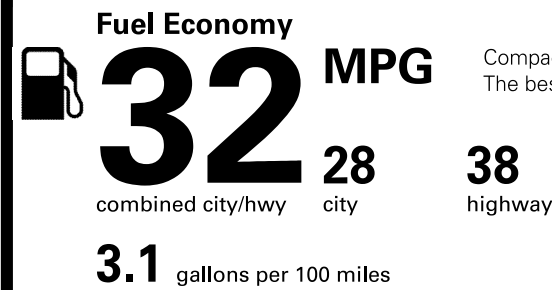

Destination Charge **\$850.00**

Total Price: \$21,310.00

Fuel, license, title fees, taxes and dealer-installed accessories are not included.

This vehicle is equipped with bumpers that can withstand an impact of 2.5 miles per hour with no damage to the vehicle's body and safety systems, although the bumper and related components may sustain damage. The bumper system on this vehicle conforms to the current Federal bumper standard of 2.5 miles per hour.

Fuel Economy and Environment

Compact Cars range from 14 to 107 MPG. The best vehicle rates 136 MPGe.

You save \$1,250
in fuel costs over 5 years compared to the average new vehicle.

Annual fuel cost \$1,100