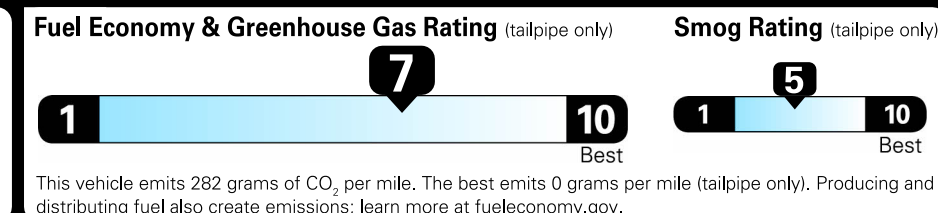

PACKAGES/OPTIONS

- Pure White Exterior No Charge
- Titan Black & Palladium Gray Interior No Charge
- Monster Mats® (set of 4) w/ Trunk Liner & CarGo Blocks $235.00
- Roadside Assistance Kit $85.00
- 6-Speed Automatic Transmission No Charge

Destination Charge **$850.00**

Total Price: $20,815.00

Fuel, license, title fees, taxes and dealer-installed accessories are not included.

This vehicle is equipped with bumpers that can withstand an impact of 2.5 miles per hour with no damage to the vehicle's body and safety systems, although the bumper and related components may sustain damage. The bumper system on this vehicle conforms to the current Federal bumper standard of 2.5 miles per hour.

EPA DOT Fuel Economy and Environment

Gasoline Vehicle

Fuel Economy

32 MPG
combined city/hwy

28 city

38 highway

3.1 gallons per 100 miles

Compact Cars range from 14 to 107 MPG. The best vehicle rates 136 MPGe.

You save $1,250
in fuel costs over 5 years compared to the average new vehicle.

Annual fuel COST
$1,100

Actual results will vary for many reasons, including driving conditions and how you drive and maintain your vehicle. The average new vehicle gets 27 MPG and costs $6,750 to fuel over 5 years. Cost estimates are based on 15,000 miles per year at $2.40 per gallon. MPGe is miles per gasoline gallon equivalent. Vehicle emissions are a significant cause of climate change and smog.

fueleconomy.gov

Calculate personalized estimates and compare vehicles

Smartphone QR Code™

SOLD TO: 422151
VOLKSWAGEN OF DOWNTOWN LA
1900 S FIGUEROA ST
LOS ANGELES, CA 90007

SHIP TO: 422151
VOLKSWAGEN OF DOWNTOWN LA
1900 S FIGUEROA ST
LOS ANGELES, CA 90007

Port of Entry: SAN DIEGO
VIN: 3VW2B7AJ8JM218363

GOVERNMENT 5-STAR SAFETY RATINGS

Overall Vehicle Score ★★★★★

Based on the combined ratings of frontal, side and rollover. Should ONLY be compared to other vehicles of similar size and weight.

Frontal Crash	Driver	★★★★★
	Passenger	★★★★★

Based on the risk of injury in a frontal impact. Should ONLY be compared to other vehicles of similar size and weight.

Side Crash	Front Seat	★★★★★
	Rear Seat	★★★★★

Based on the risk of injury in a side impact.

Rollover ★★★★★

Based on the risk of rollover in a single-vehicle crash.

Star ratings range from 1 to 5 stars (★★★★★) with 5 being the highest.

Source: National Highway Traffic Safety Administration (NHTSA).

www.safercar.gov or 1-888-327-4236

PARTS CONTENT INFORMATION

FOR VEHICLES IN THIS CARLINE:	FOR THIS VEHICLE:
U.S./CANADIAN	FINAL ASSEMBLY POINT:
PARTS CONTENT: 11%	PUEBLA, MEXICO
MAJOR SOURCES OF FOREIGN	COUNTRY OF ORIGIN:
PARTS CONTENT:	ENGINE: GERMANY
MEXICO: 35%	TRANSMISSION: JAPAN
GERMANY: 22%	

NOTE: PARTS CONTENT DOES NOT INCLUDE FINAL ASSEMBLY, DISTRIBUTION OR OTHER NON-PARTS COSTS.

Who better to get you into a Volkswagen than us? Volkswagen Credit

Volkswagen

Disclaimer: The Monroney describes the vehicle features when the vehicle was first sold/leased to the customer and that as of the present day the actual features on the vehicle might differ from the ones listed on the Monroney label.

The Monroney label is for view only purposes and must not be used to paste on the vehicle as a Monroney sticker for resale.