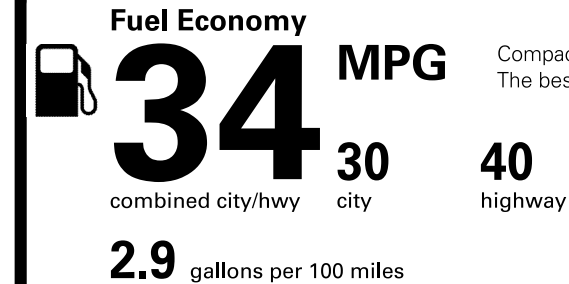

Destination Charge **\$895.00**

**Total Price: \$20,690.00**

Fuel, license, title fees, taxes and dealer-installed accessories are not included.

Who better to get you into a Volkswagen than us?

This vehicle is equipped with bumpers that can withstand an impact of 2.5 miles per hour with no damage to the vehicle's body and safety systems, although the bumper and related components may sustain damage. The bumper system on this vehicle conforms to the current Federal bumper standard of 2.5 miles per hour.

## EPA DOT Fuel Economy and Environment

Gasoline Vehicle

**You save \$1,500**  
in fuel costs over 5 years compared to the average new vehicle.

**Annual fuel Cost \$1,100**

Actual results will vary for many reasons, including driving conditions and how you drive and maintain your vehicle. The average new vehicle gets 27 MPG and costs \$7,000 to fuel over 5 years. Cost estimates are based on 15,000 miles per year at \$2.55 per gallon. MPGe is miles per gasoline gallon equivalent. Vehicle emissions are a significant cause of climate change and smog.