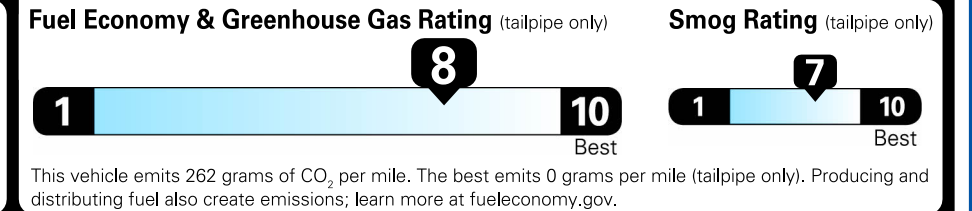

You save $1,500
in fuel costs over 5 years compared to the average new vehicle.

Annual fuel Cost $1,100