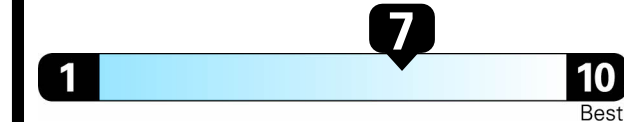

PACKAGES/OPTIONS

- Platinum Gray Metallic Exterior No Charge
- Titan Black & Palladium Gray Interior No Charge
- Monster Mats® (set of 4) w/ Trunk Liner & CarGo Blocks $235.00
- Roadside Assistance Kit $85.00
- 6-Speed Automatic Transmission No Charge

Destination Charge **$850.00**

Total Price: $20,815.00

Fuel, license, title fees, taxes and dealer-installed accessories are not included.

This vehicle is equipped with bumpers that can withstand an impact of 2.5 miles per hour with no damage to the vehicle's body and safety systems, although the bumper and related components may sustain damage. The bumper system on this vehicle conforms to the current Federal bumper standard of 2.5 miles per hour.

EPA DOT Fuel Economy and Environment

Gasoline Vehicle

Fuel Economy
32 MPG
combined city/hwy city highway
3.1 gallons per 100 miles

Compact Cars range from 14 to 107 MPG. The best vehicle rates 136 MPGe.

You save $1,250
in fuel costs over 5 years compared to the average new vehicle.

Annual fuel cost $1,100

Fuel Economy & Greenhouse Gas Rating (tailpipe only)