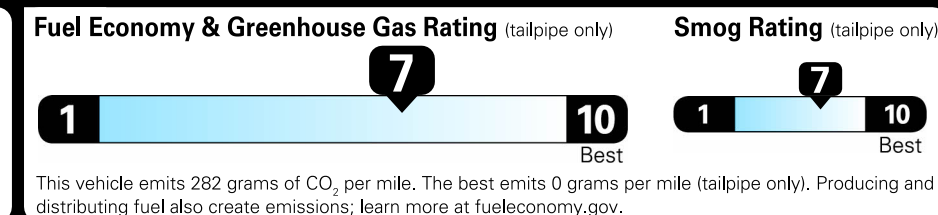

PACKAGES/OPTIONS

- White Silver Metallic Exterior
- Titan Black & Palladium Gray Interior
- Monster Mats® (set of 4) w/ Trunk Liner & CarGo Blocks
- First Aid Kit
- 6-Speed Automatic Transmission

No Charge
No Charge
$235.00
$35.00
No Charge

Destination Charge **$820.00**

Total Price: $20,085.00

Fuel, license, title fees, taxes and dealer-installed accessories are not included.

PARTS CONTENT INFORMATION

FOR VEHICLES IN THIS CARLINE:	FOR THIS VEHICLE:
U.S./CANADIAN	FINAL ASSEMBLY POINT:
PARTS CONTENT: 8%	PUEBLA, MEXICO
MAJOR SOURCES OF FOREIGN	COUNTRY OF ORIGIN:
PARTS CONTENT:	ENGINE: GERMANY
MEXICO: 30%	TRANSMISSION: JAPAN
GERMANY: 22%	

NOTE: PARTS CONTENT DOES NOT INCLUDE FINAL ASSEMBLY, DISTRIBUTION OR OTHER NON-PARTS COSTS.

EPA DOT Fuel Economy and Environment

Gasoline Vehicle

Fuel Economy
32 MPG
combined city/hwy city highway
3.1 gallons per 100 miles

Compact Cars range from 14 to 116 MPG. The best vehicle rates 119 MPGe.

You save $1,250
in fuel costs over 5 years
compared to the average new vehicle.

Annual fuel cost $1,150

Actual results will vary for many reasons, including driving conditions and how you drive and maintain your vehicle. The average new vehicle gets 26 MPG and costs $7,000 to fuel over 5 years. Cost estimates are based on 15,000 miles per year at $2.45 per gallon. MPGe is miles per gasoline gallon equivalent. Vehicle emissions are a significant cause of climate change and smog.

fueleconomy.gov

Calculate personalized estimates and compare vehicles

Smartphone QR Code™

SOLD TO: 422238
CAMELBACK VOLKSWAGEN
1499 E. CAMELBACK ROAD
PHOENIX, AZ 85014

SHIP TO: 422238
CAMELBACK VOLKSWAGEN
1499 E. CAMELBACK ROAD
PHOENIX, AZ 85014

Port of Entry: SAN DIEGO
VIN: 3VW2B7AJ2HM279699

GOVERNMENT 5-STAR SAFETY RATINGS

Overall Vehicle Score ★★★★★

Based on the combined ratings of frontal, side and rollover. Should ONLY be compared to other vehicles of similar size and weight.

Frontal Driver ★★★★★
Crash Passenger ★★★★★

Based on the risk of injury in a frontal impact. Should ONLY be compared to other vehicles of similar size and weight.

Side Front Seat ★★★★★
Crash Rear Seat ★★★★★

Based on the risk of injury in a side impact.

Rollover ★★★★★

Based on the risk of rollover in a single-vehicle crash.

Star ratings range from 1 to 5 stars (★★★★★) with 5 being the highest.

Source: National Highway Traffic Safety Administration (NHTSA).

www.safercar.gov or 1-888-327-4236

Who better to get you into a Volkswagen than us? **Volkswagen Credit**

Disclaimer: The Monroney describes the vehicle features when the vehicle was first sold/leased to the customer and that as of the present day the actual features on the vehicle might differ from the ones listed on the Monroney label. The Monroney label is for view only purposes and must not be used to paste on the vehicle as a Monroney sticker for resale.