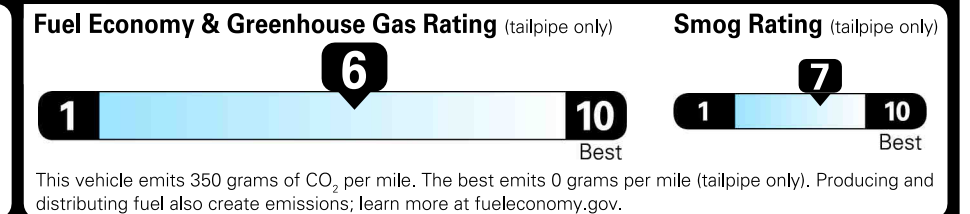

Actual results will vary for many reasons, including driving conditions and how you drive and maintain your vehicle. The average new vehicle gets 23 MPG and costs $11,500 to fuel over 5 years. Cost estimates are based on 15,000 miles per year at $3.50 per gallon. MPGe is miles per gasoline gallon equivalent. Vehicle emissions are a significant cause of climate change and smog.

fueleconomy.gov

Calculate personalized estimates and compare vehicles

SOLD TO: 422126
COMMONWEALTH VOLKSWAGEN
1450 AUTO MALL DRIVE
SANTA ANA, CA 92705

SHIP TO: 422126
COMMONWEALTH VOLKSWAGEN
1450 AUTO MALL DRIVE
SANTA ANA, CA 92705

VIN: 1VWBP7A3XEC019700
Port of Entry: US DIRECT SHIPMENT

GOVERNMENT 5-STAR SAFETY RATINGS

Overall Vehicle Score ★★★★★

Based on the combined ratings of frontal, side and rollover. Should ONLY be compared to other vehicles of similar size and weight.

Frontal Crash Driver Passenger ★★★★★

Based on the risk of injury in a frontal impact. Should ONLY be compared to other vehicles of similar size and weight.

Side Crash Front Seat Rear Seat ★★★★★

Based on the risk of injury in a side impact.

Rollover ★★★★★

Based on the risk of rollover in a single-vehicle crash.

Star ratings range from 1 to 5 stars (★★★★★) with 5 being the highest.

Source: National Highway Traffic Safety Administration (NHTSA).

www.safercar.gov or 1-888-327-4236

PARTS CONTENT INFORMATION

FOR VEHICLES IN THIS CARLINE:	FOR THIS VEHICLE:
U.S./CANADIAN	FINAL ASSEMBLY POINT:
PARTS CONTENT: 40%	CHATTANOOGA TN,U.S.A.
MAJOR SOURCES OF FOREIGN	COUNTRY OF ORIGIN:
PARTS CONTENT:	ENGINE: MEXICO
MEXICO: 21%	TRANSMISSION: JAPAN

NOTE: PARTS CONTENT DOES NOT INCLUDE FINAL ASSEMBLY, DISTRIBUTION OR OTHER NON-PARTS COSTS.

Who better to get you into a Volkswagen than us? **Volkswagen Credit**

Disclaimer: The Monroney describes the vehicle features when the vehicle was first sold/leased to the customer and that as of the present day the actual features on the vehicle might differ from the ones listed on the Monroney label. The Monroney label is for view only purposes and must not be used to paste on the vehicle as a Monroney sticker for resale.