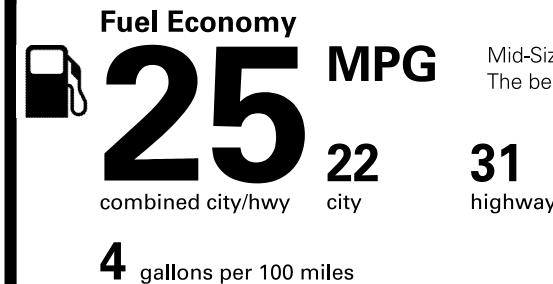

Destination Charge **\$820.00**

Total Price: \$28,085.00

Fuel, license, title fees, taxes and dealer-installed accessories are not included.

This vehicle is equipped with bumpers that can withstand an impact of 2.5 miles per hour with no damage to the vehicle body and safety systems, although the bumper and related components may sustain damage. The bumper system on this vehicle conforms to the current Federal bumper standard of 2.5 miles per hour.

EPA DOT Fuel Economy and Environment Gasoline Vehicle

Mid-Size Cars range from 13 to 58 MPG. The best vehicle rates 121 MPGe.

You save \$1,000
in fuel costs over 5 years
 compared to the average new vehicle.