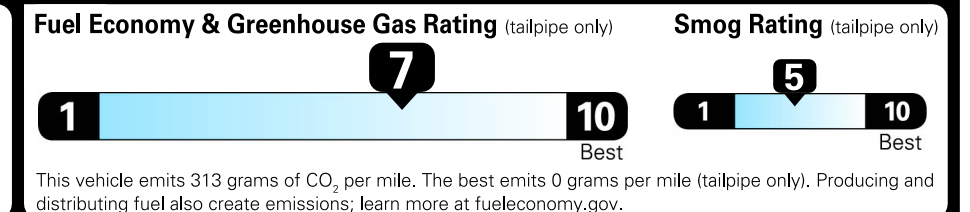

PACKAGES/OPTIONS

- Pure White Exterior No Charge
- Titan Black Cloth Interior No Charge
- Monster Mats® (set of 4), Heavy Duty Trunk Liner with VW CarGo Blocks $235.00
- First Aid Kit $35.00
- 5-Speed Manual Transmission No Charge

Destination Charge **$820.00**

Total Price: $19,410.00

Fuel, license, title fees, taxes and dealer-installed accessories are not included.

This vehicle is equipped with bumpers that can withstand an impact of 2.5 miles per hour with no damage to the vehicle's body and safety systems, although the bumper and related components may sustain damage. The bumper system on this vehicle conforms to the current Federal bumper standard of 2.5 miles per hour.

PARTS CONTENT INFORMATION

FOR VEHICLES IN THIS CARLINE:	FOR THIS VEHICLE:
U.S./CANADIAN	FINAL ASSEMBLY POINT:
PARTS CONTENT: 9%	PUEBLA, MEXICO
MAJOR SOURCES OF FOREIGN	COUNTRY OF ORIGIN:
PARTS CONTENT:	ENGINE: MEXICO
MEXICO: 41%	TRANSMISSION: SPAIN

NOTE: PARTS CONTENT DOES NOT INCLUDE FINAL ASSEMBLY, DISTRIBUTION OR OTHER NON-PARTS COSTS.

EPA DOT Fuel Economy and Environment

Gasoline Vehicle

Fuel Economy
28 MPG
combined city/hwy city highway
3.6 gallons per 100 miles

Compact Cars range from 14 to 116 MPGe. The best vehicle rates 119 MPGe.

You save $1,500
in fuel costs over 5 years compared to the average new vehicle.

Annual fuel cost $1,900

Actual results will vary for many reasons, including driving conditions and how you drive and maintain your vehicle. The average new vehicle gets 24 MPG and costs $11,000 to fuel over 5 years. Cost estimates are based on 15,000 miles per year at $3.50 per gallon. MPGe is miles per gasoline gallon equivalent. Vehicle emissions are a significant cause of climate change and smog.

fueleconomy.gov

Calculate personalized estimates and compare vehicles

Smartphone QR Code™

GOVERNMENT 5-STAR SAFETY RATINGS

Overall Vehicle Score ★★★★★

Based on the combined ratings of frontal, side and rollover. Should ONLY be compared to other vehicles of similar size and weight.

Frontal Crash Driver Passenger ★★★★★

Based on the risk of injury in a frontal impact. Should ONLY be compared to other vehicles of similar size and weight.

Side Crash Front Seat Rear Seat ★★★★★

Based on the risk of injury in a side impact.

Rollover ★★★★★

Based on the risk of rollover in a single-vehicle crash.

Star ratings range from 1 to 5 stars (★★★★★) with 5 being the highest.

Source: National Highway Traffic Safety Administration (NHTSA).

www.safercar.gov or 1-888-327-4236

Who better to get you into a Volkswagen than us? **Volkswagen Credit**

Disclaimer: The Monroney describes the vehicle features when the vehicle was first sold/leased to the customer and that as of the present day the actual features on the vehicle might differ from the ones listed on the Monroney label. The Monroney label is for view only purposes and must not be used to paste on the vehicle as a Monroney sticker for resale.