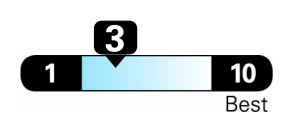

Actual results will vary for many reasons, including driving conditions and how you drive and maintain your vehicle. The average new vehicle gets 27 MPG and costs $7,500 to fuel over 5 years. Cost estimates are based on 15,000 miles per year at $3.25 per gallon. MPGe is miles per gasoline gallon equivalent. Vehicle emissions are a significant cause of climate change and smog.

fueleconomy.gov

Calculate personalized estimates and compare vehicles