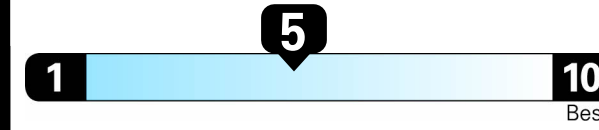

EPA DOT Fuel Economy and Environment

Gasoline Vehicle

2021 Arteon 2.0T SEL R-Line®

Deep Black Pearl Exterior
Titan Black Leather Interior

8-speed Automatic w/ Tiptronic® 4MOTION®

Volkswagen

Fuel Economy
24 MPG
combined city/hwy
20 city
31 highway
4.2 gallons per 100 miles

Large Cars range from 14 to 111 MPG. The best vehicle rates 142 MPGe.

You spend $2,750 more in fuel costs over 5 years compared to the average new vehicle.

Annual fuel COST $2,050

Fuel Economy & Greenhouse Gas Rating (tailpipe only)

This vehicle emits 370 grams of CO₂ per mile. The best emits 0 grams per mile (tailpipe only). Producing and distributing fuel also create emissions; learn more at fueleconomy.gov.

Smog Rating (tailpipe only)