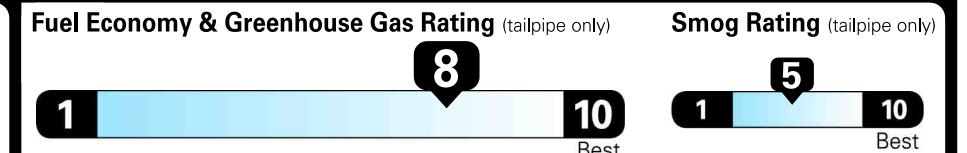

PACKAGES/OPTIONS

- Toffee Brown Metallic Exterior No Charge
- Ceramique & Titan Black Two-Tone Cloth Interior No Charge
- TDI® Monster Mats® (set of 4), Heavy Duty Trunk Liner with VW CarGo Blocks $235.00
- First Aid Kit $35.00
- 6-Speed DSG® Automatic Transmission No Charge

Destination Charge **$820.00**

Total Price: $23,830.00

Fuel, license, title fees, taxes and dealer-installed accessories are not included.

This vehicle is equipped with bumpers that can withstand an impact of 2.5 miles per hour with no damage to the vehicle's body and safety systems, although the bumper and related components may sustain damage. The bumper system on this vehicle conforms to the current Federal bumper standard of 2.5 miles per hour.

PARTS CONTENT INFORMATION

FOR VEHICLES IN THIS CARLINE:	FOR THIS VEHICLE:
U.S./CANADIAN	FINAL ASSEMBLY POINT:
PARTS CONTENT: 5%	PUEBLA, MEXICO
MAJOR SOURCES OF FOREIGN	COUNTRY OF ORIGIN:
PARTS CONTENT:	ENGINE: GERMANY
GERMANY: 45%	TRANSMISSION:
MEXICO: 25%	GERMANY

NOTE: PARTS CONTENT DOES NOT INCLUDE FINAL ASSEMBLY, DISTRIBUTION OR OTHER NON-PARTS COSTS.

EPA DOT Fuel Economy and Environment

Diesel Vehicle

Fuel Economy
36 MPG
combined city/hwy city highway
2.8 gallons per 100 miles

Compact Cars range from 14 to 116 MPGe. The best vehicle rates 119 MPGe.

You save $3,250
in fuel costs over 5 years compared to the average new vehicle.

Annual fuel cost $1,550

This vehicle emits 281 grams of CO₂ per mile. The best emits 0 grams per mile (tailpipe only). Producing and distributing fuel also create emissions; learn more at fueleconomy.gov.

Actual results will vary for many reasons, including driving conditions and how you drive and maintain your vehicle. The average new vehicle gets 24 MPG and costs $11,000 to fuel over 5 years. Cost estimates are based on 15,000 miles per year at $3.75 per gallon. MPGe is miles per gasoline gallon equivalent. Vehicle emissions are a significant cause of climate change and smog.

fueleconomy.gov

Calculate personalized estimates and compare vehicles

SOLD TO: 422180
ONTARIO VOLKSWAGEN
701 KETTERING DR
ONTARIO, CA 91761

SHIP TO: 422180
ONTARIO VOLKSWAGEN
701 KETTERING DR
ONTARIO, CA 91761

VIN: 3VWLA7AJ2FM332440
Port of Entry: SAN DIEGO

GOVERNMENT 5-STAR SAFETY RATINGS

Overall Vehicle Score ★★★★★

Based on the combined ratings of frontal, side and rollover. Should ONLY be compared to other vehicles of similar size and weight.

Frontal Crash Driver Passenger ★★★★★

Based on the risk of injury in a frontal impact. Should ONLY be compared to other vehicles of similar size and weight.

Side Crash Front Seat Rear Seat ★★★★★

Based on the risk of injury in a side impact.

Rollover ★★★★★

Based on the risk of rollover in a single-vehicle crash.

Star ratings range from 1 to 5 stars (★★★★★) with 5 being the highest.

Source: National Highway Traffic Safety Administration (NHTSA).

www.safercar.gov or 1-888-327-4236

Who better to get you into a Volkswagen than us? **Volkswagen Credit**

Disclaimer: The Monroney describes the vehicle features when the vehicle was first sold/leased to the customer and that as of the present day the actual features on the vehicle might differ from the ones listed on the Monroney label. The Monroney label is for view only purposes and must not be used to paste on the vehicle as a Monroney sticker for resale.